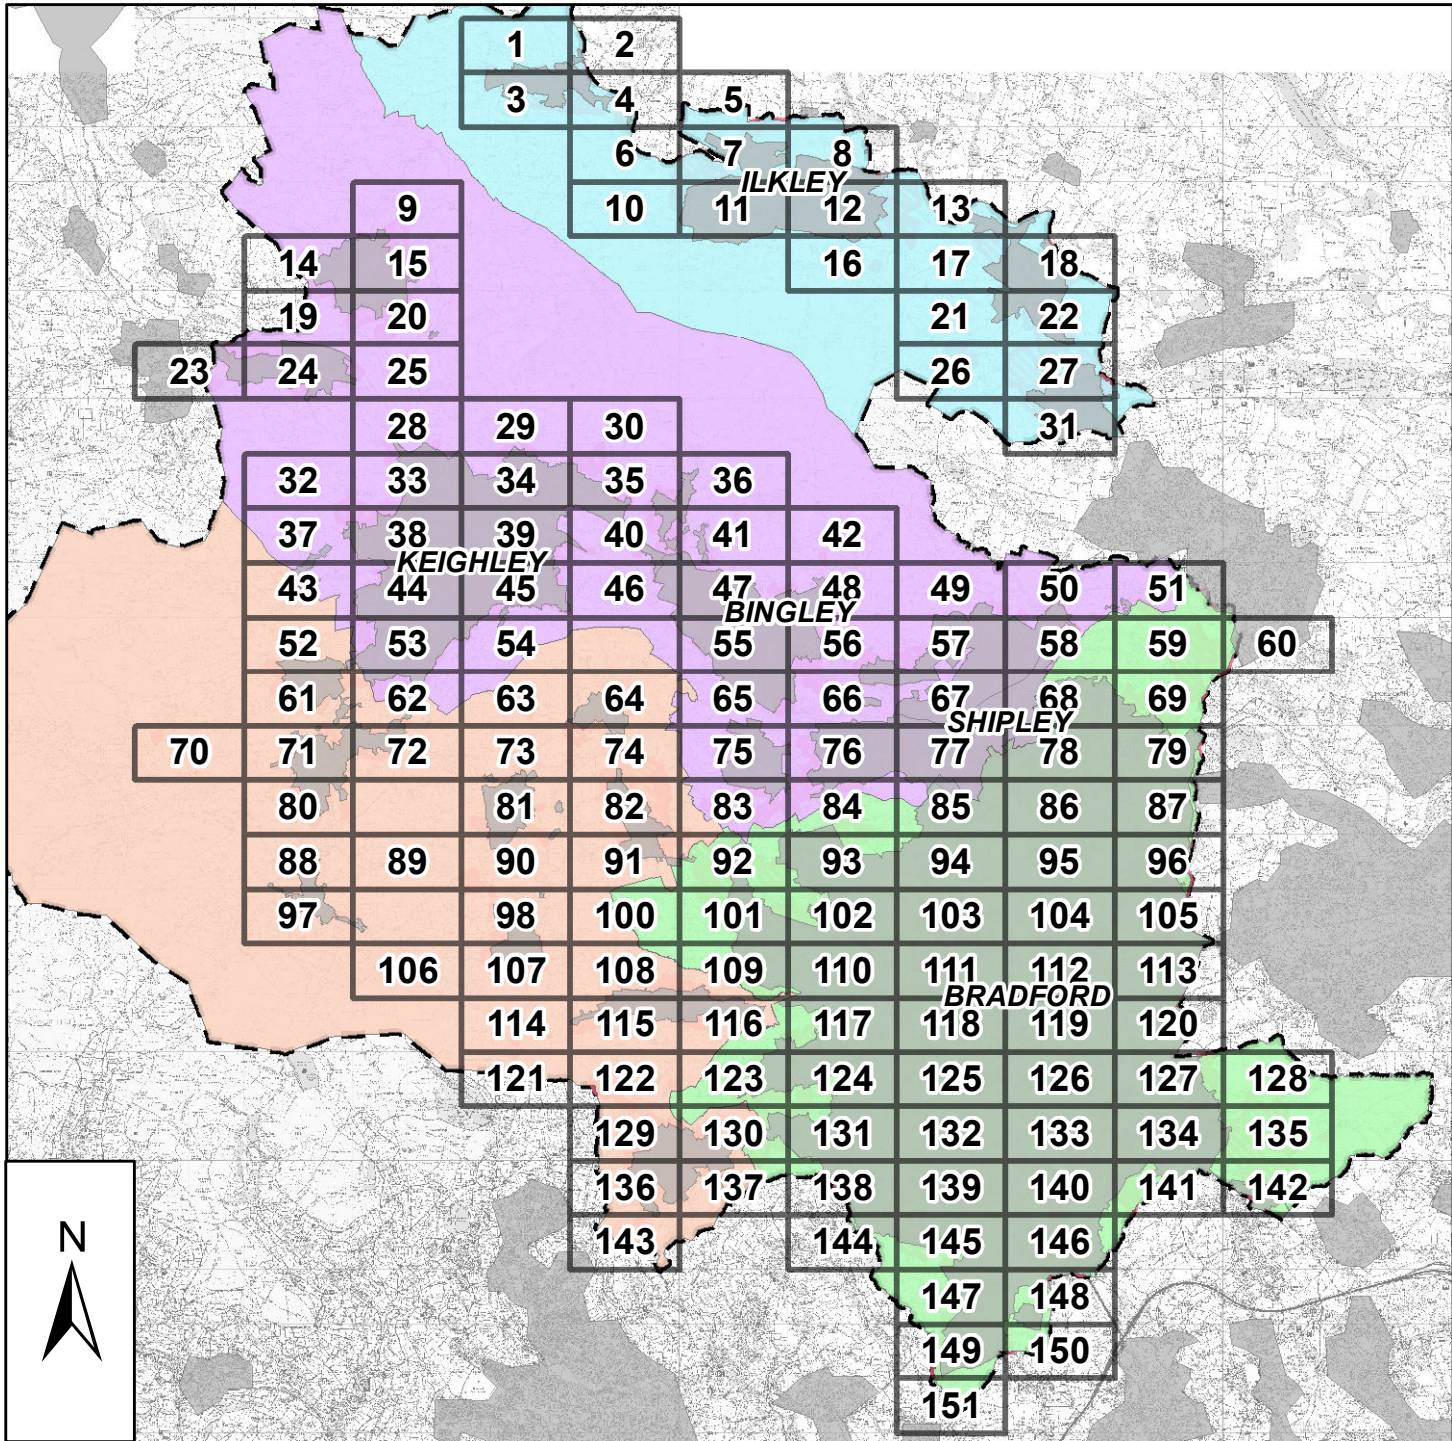

Local Plan for the Bradford District

Allocations Development Plan Document

Issues and Options

WHARFEDALE SUB AREA MAP BOOK

This Map Book has been produced by Bradford Council to accompany the Local Plan Allocations DPD Sub Area Background Documents and the Interactive Map. https://maps.bradford.gov.uk/LocalViewInt/Sites/LocalPlan_Allocations/.

They show in more detail, the location of land identified as possible development sites referenced in the tables within the Sub Area documents and show the current boundaries of greenspaces as identified in the Replacement Unitary Development Plan.

All maps have been produced with the permission of and under licence to the Ordnance Survey and are at 1:10,000 scale.

26 Map location - with sheet number

District sub areas

- Airedale
- Bradford
- Pennine Towns
- Wharfedale