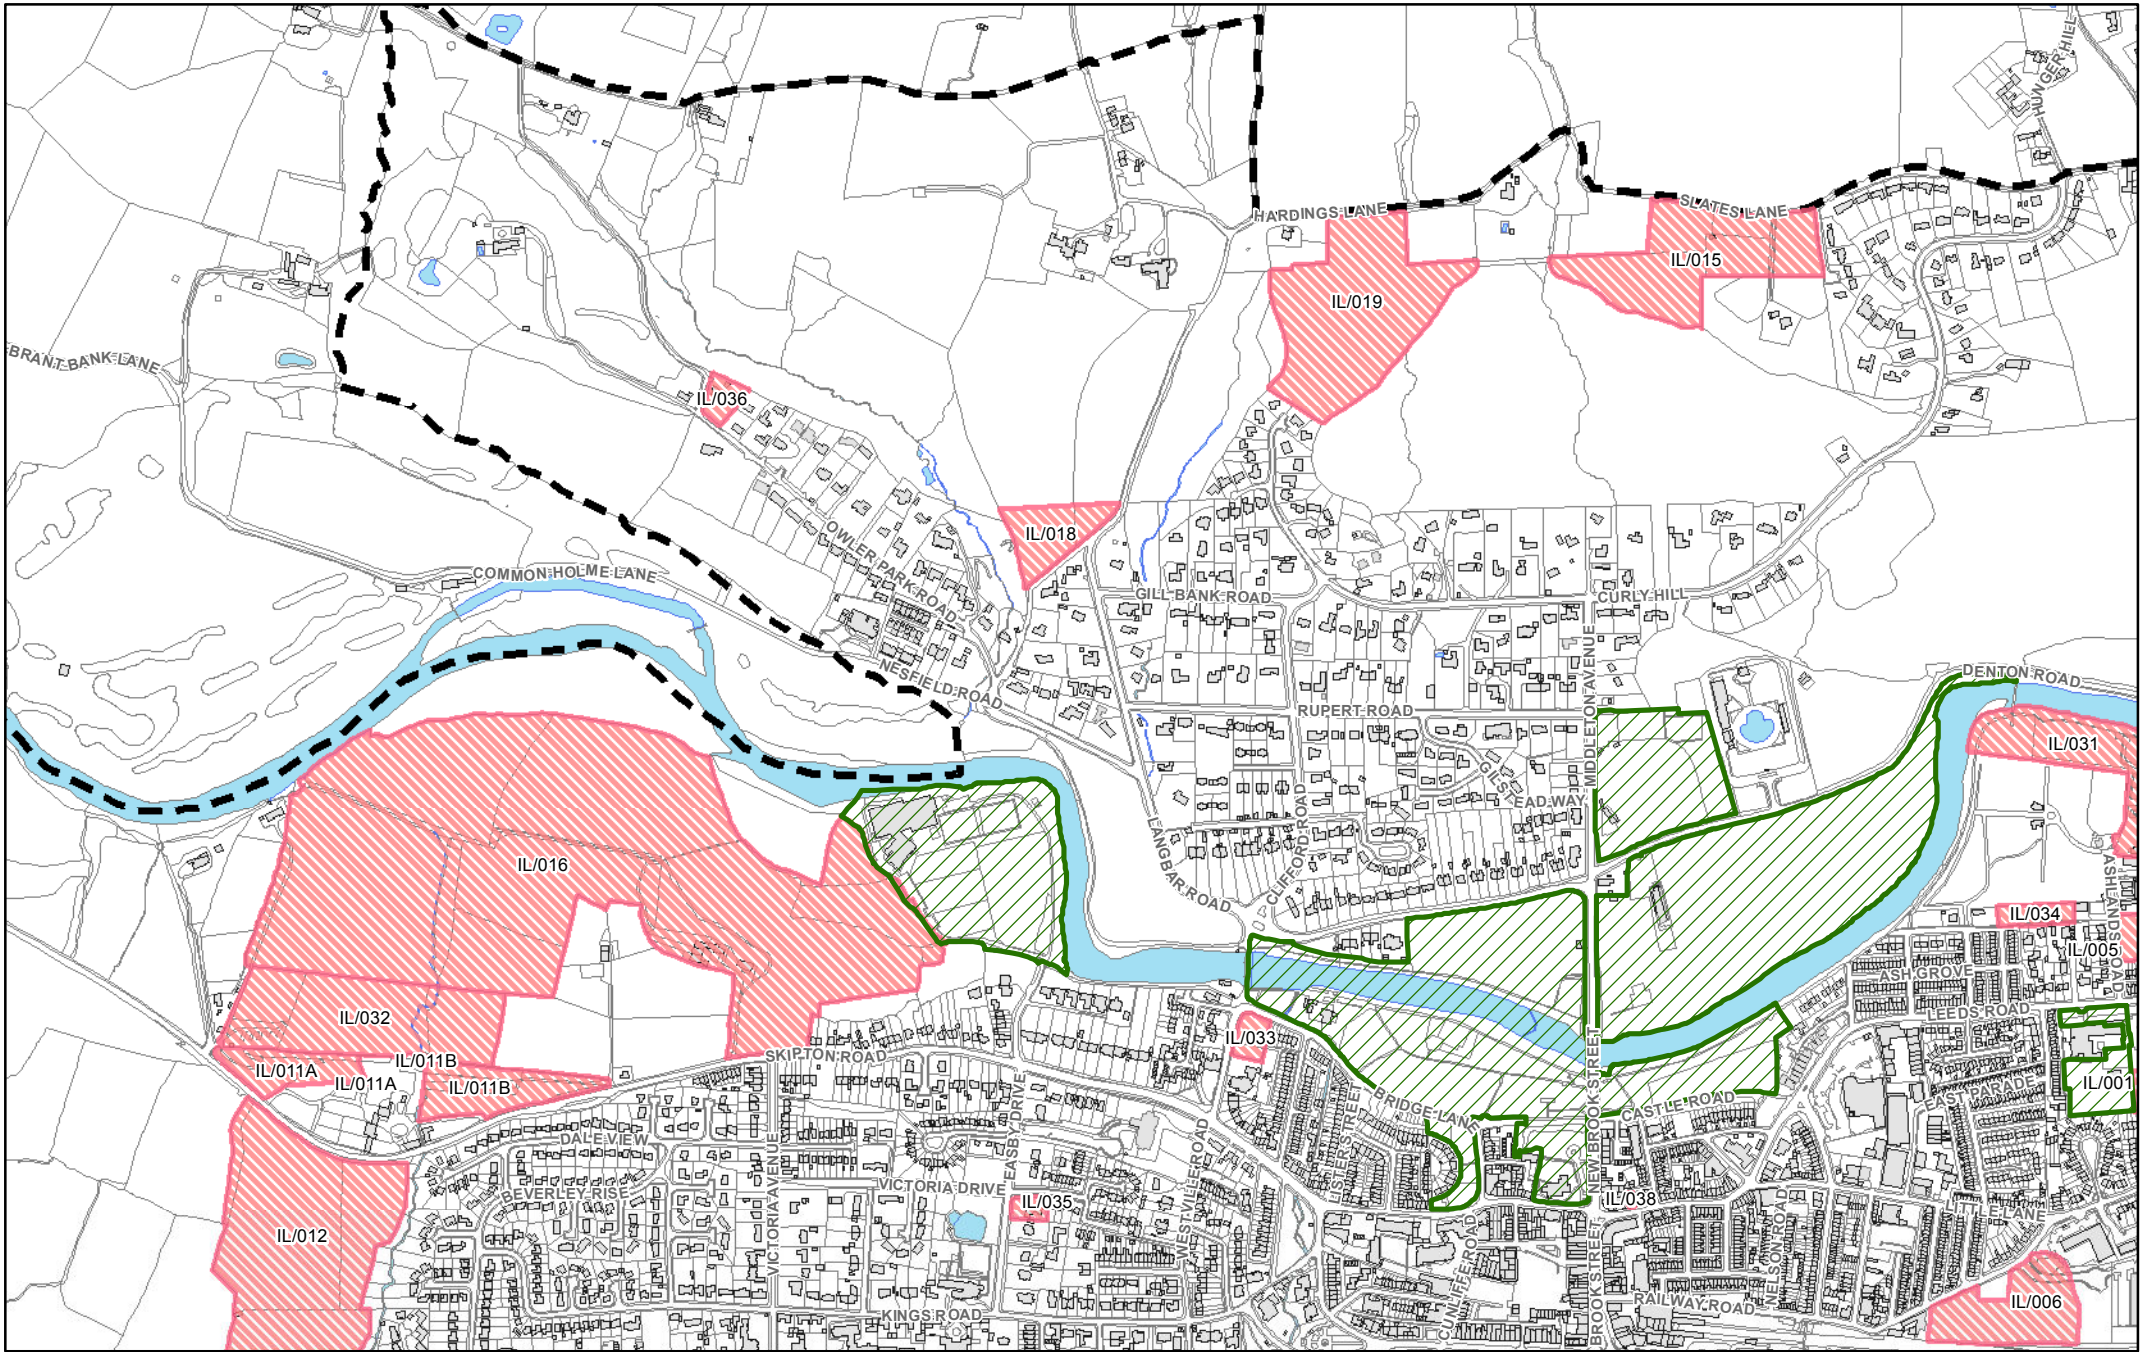

© Crown copyright and database rights 2016 Ordnance Survey 0100019304

Sheet 7

- GreenSpaces
- Possible Development Sites