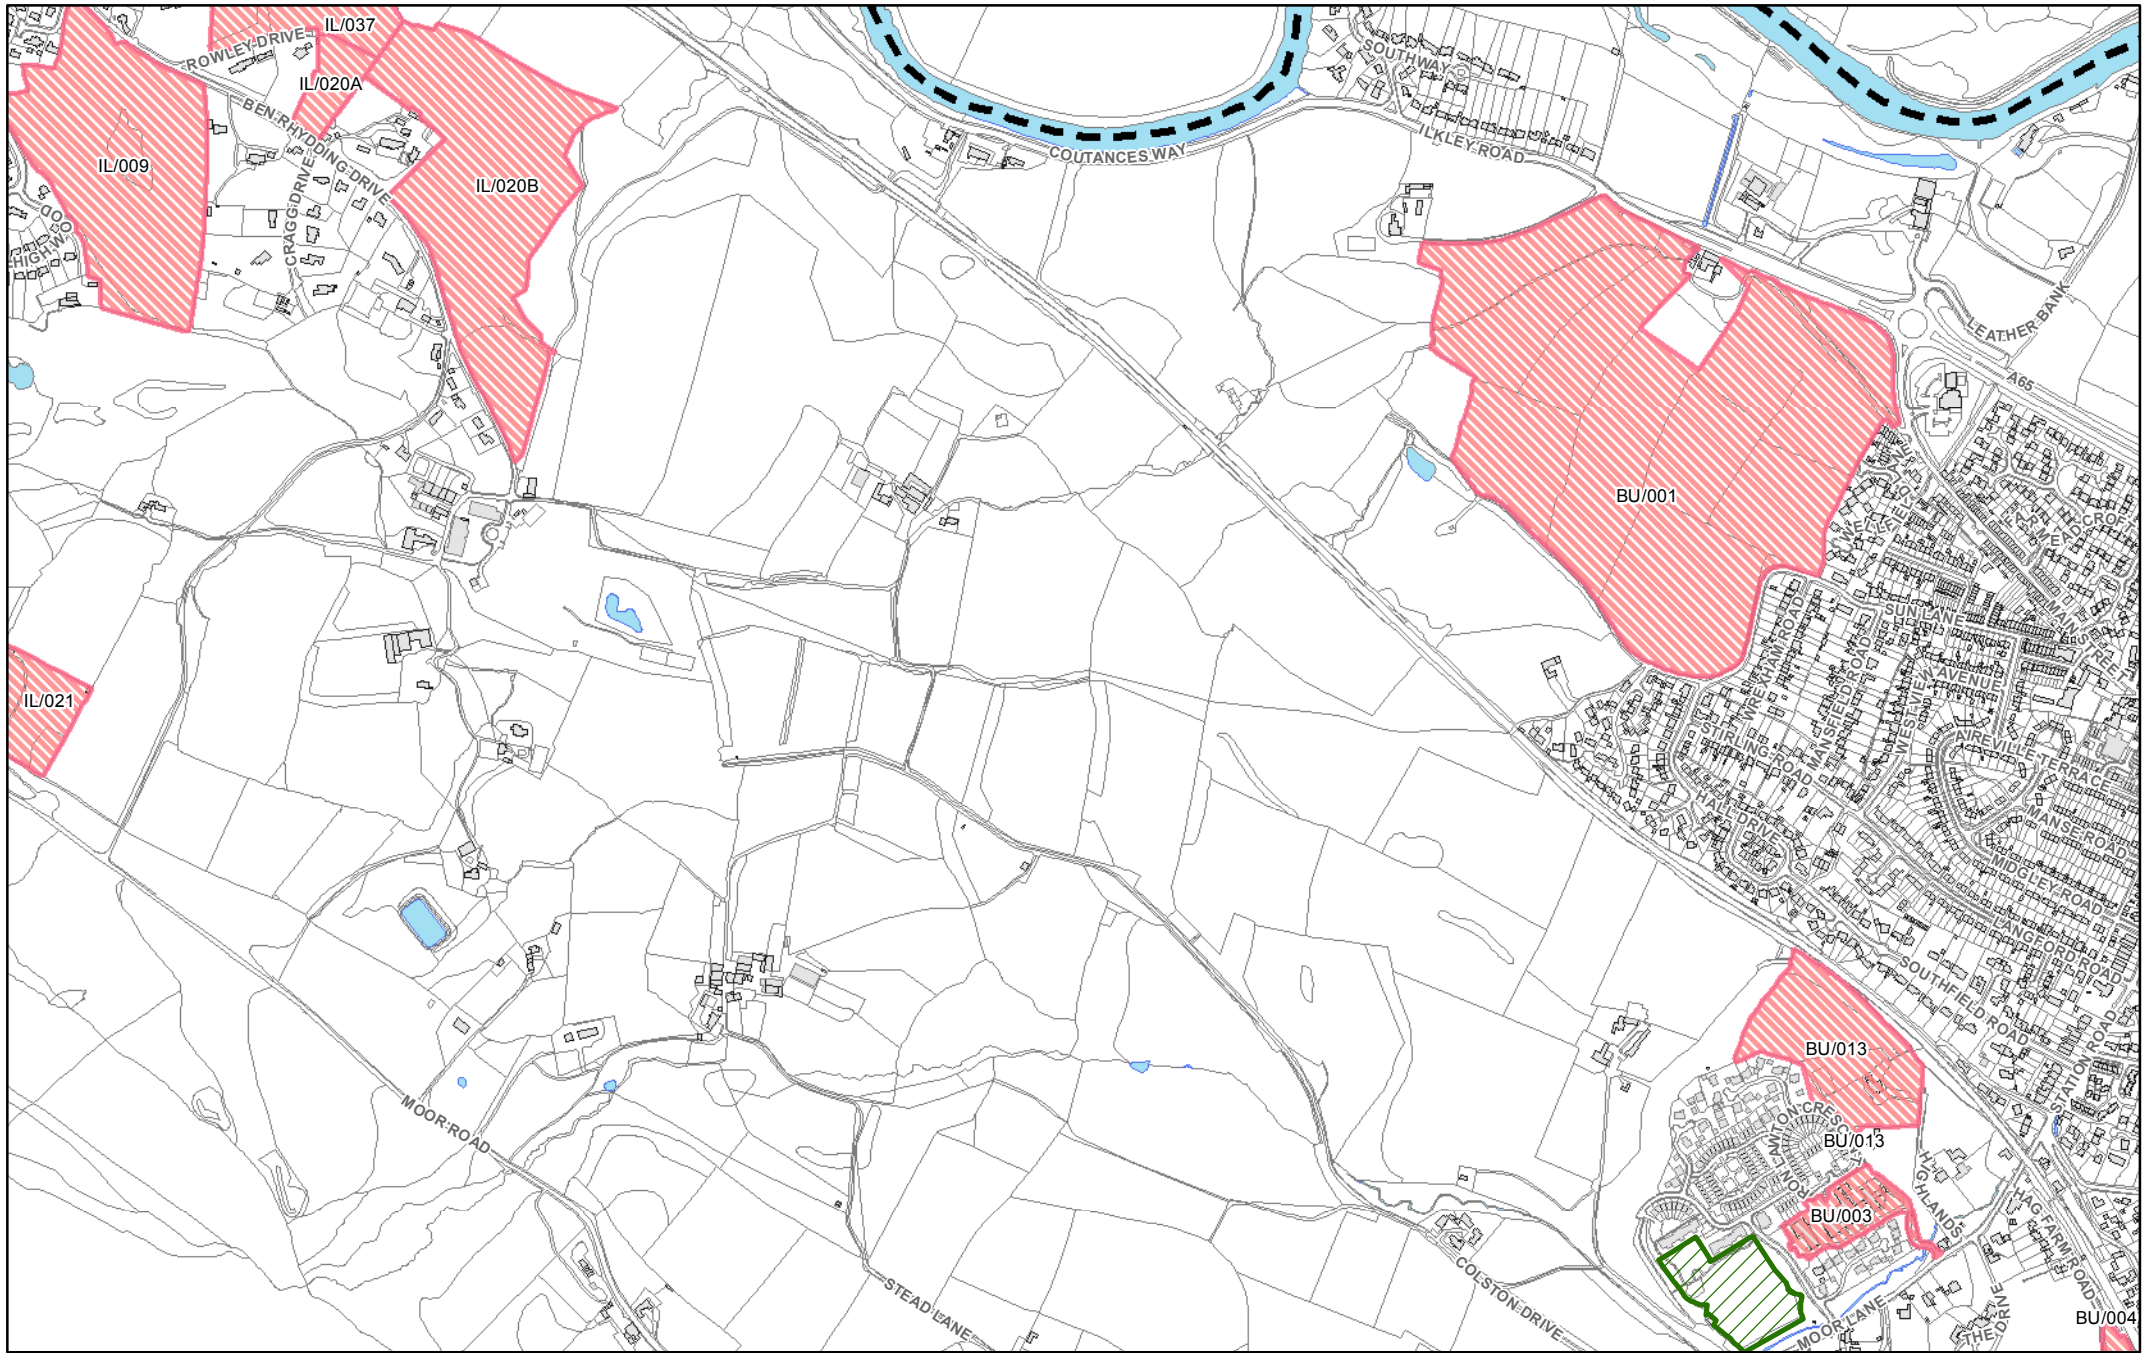

© Crown copyright and database rights 2016 Ordnance Survey 0100019304

Sheet 17

- GreenSpaces
- Possible Development Sites