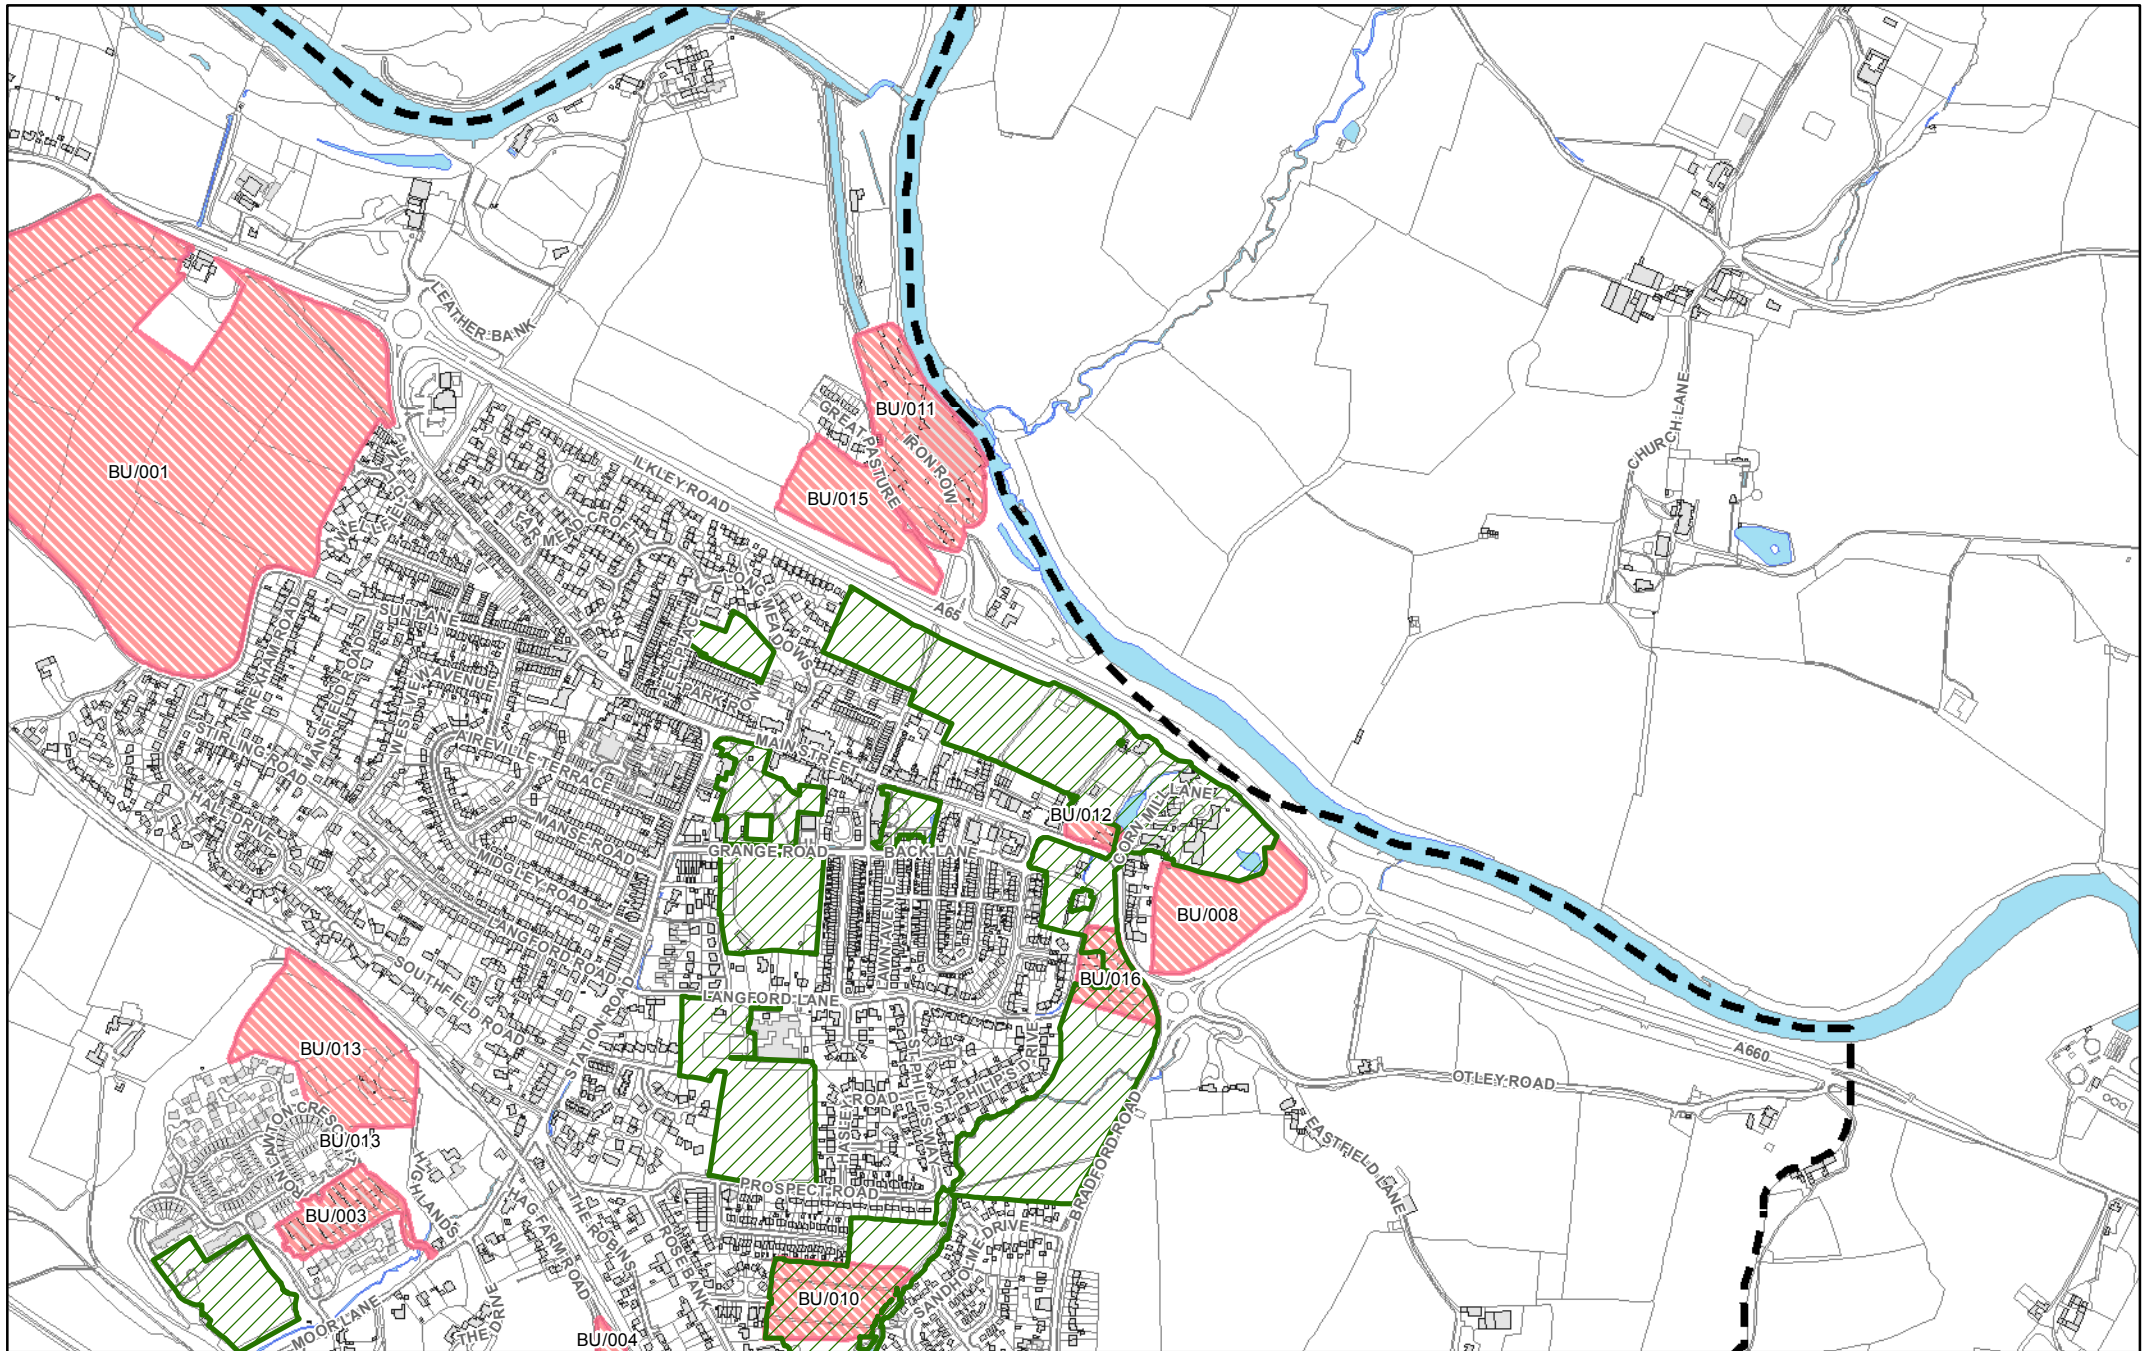

© Crown copyright and database rights 2016 Ordnance Survey 0100019304

Sheet 18

- GreenSpaces
- Possible Development Sites