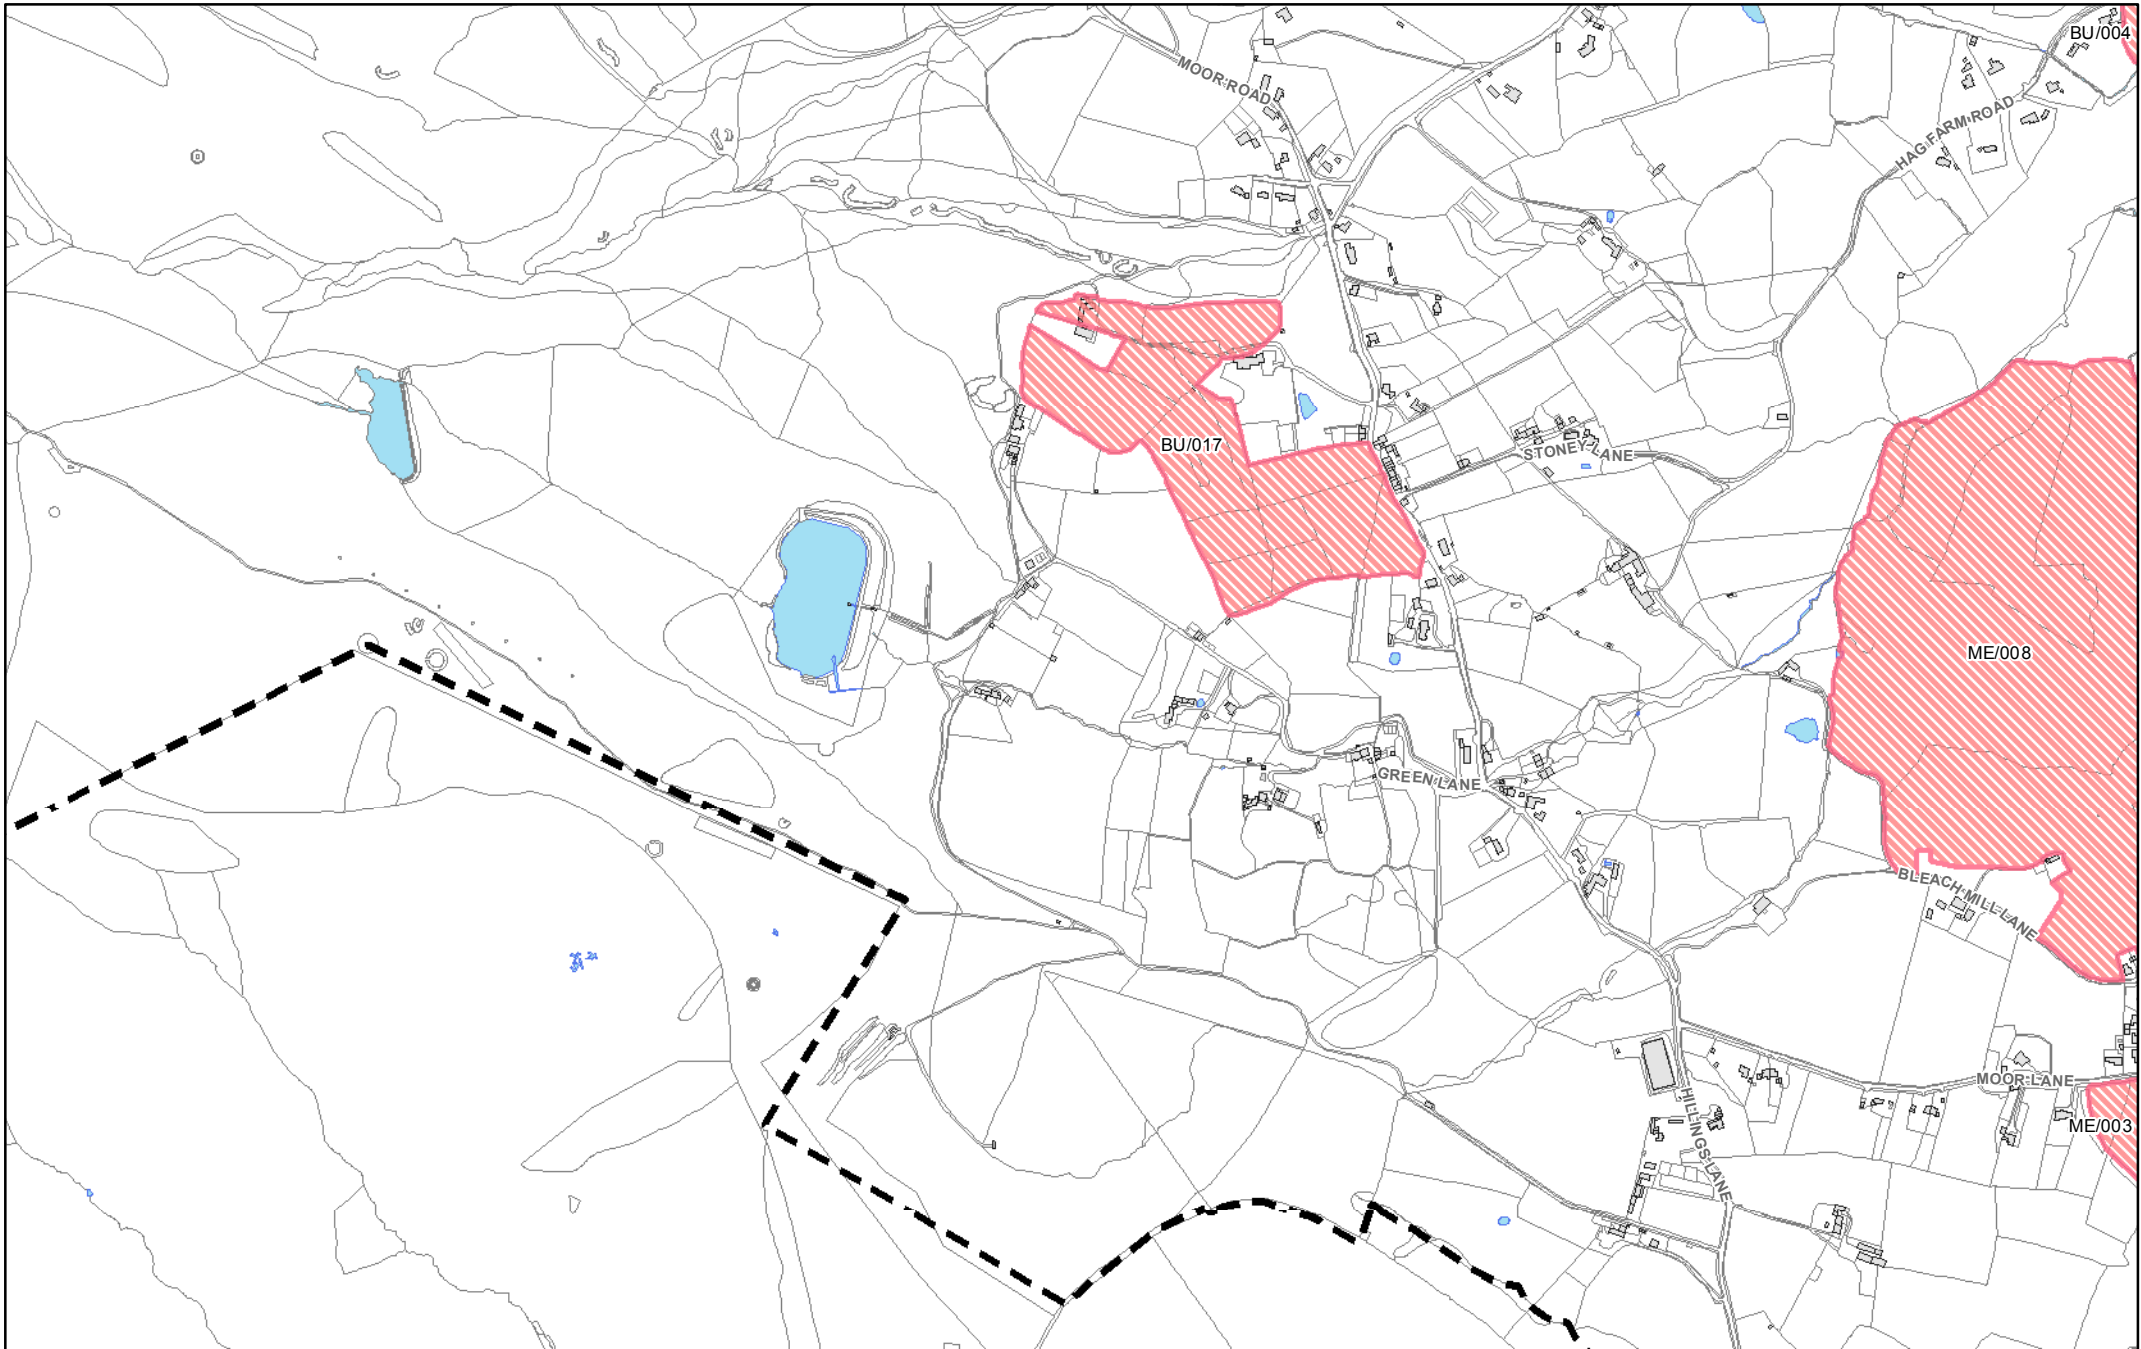

© Crown copyright and database rights 2016 Ordnance Survey 0100019304

Sheet 26

GreenSpaces

Possible Development Sites