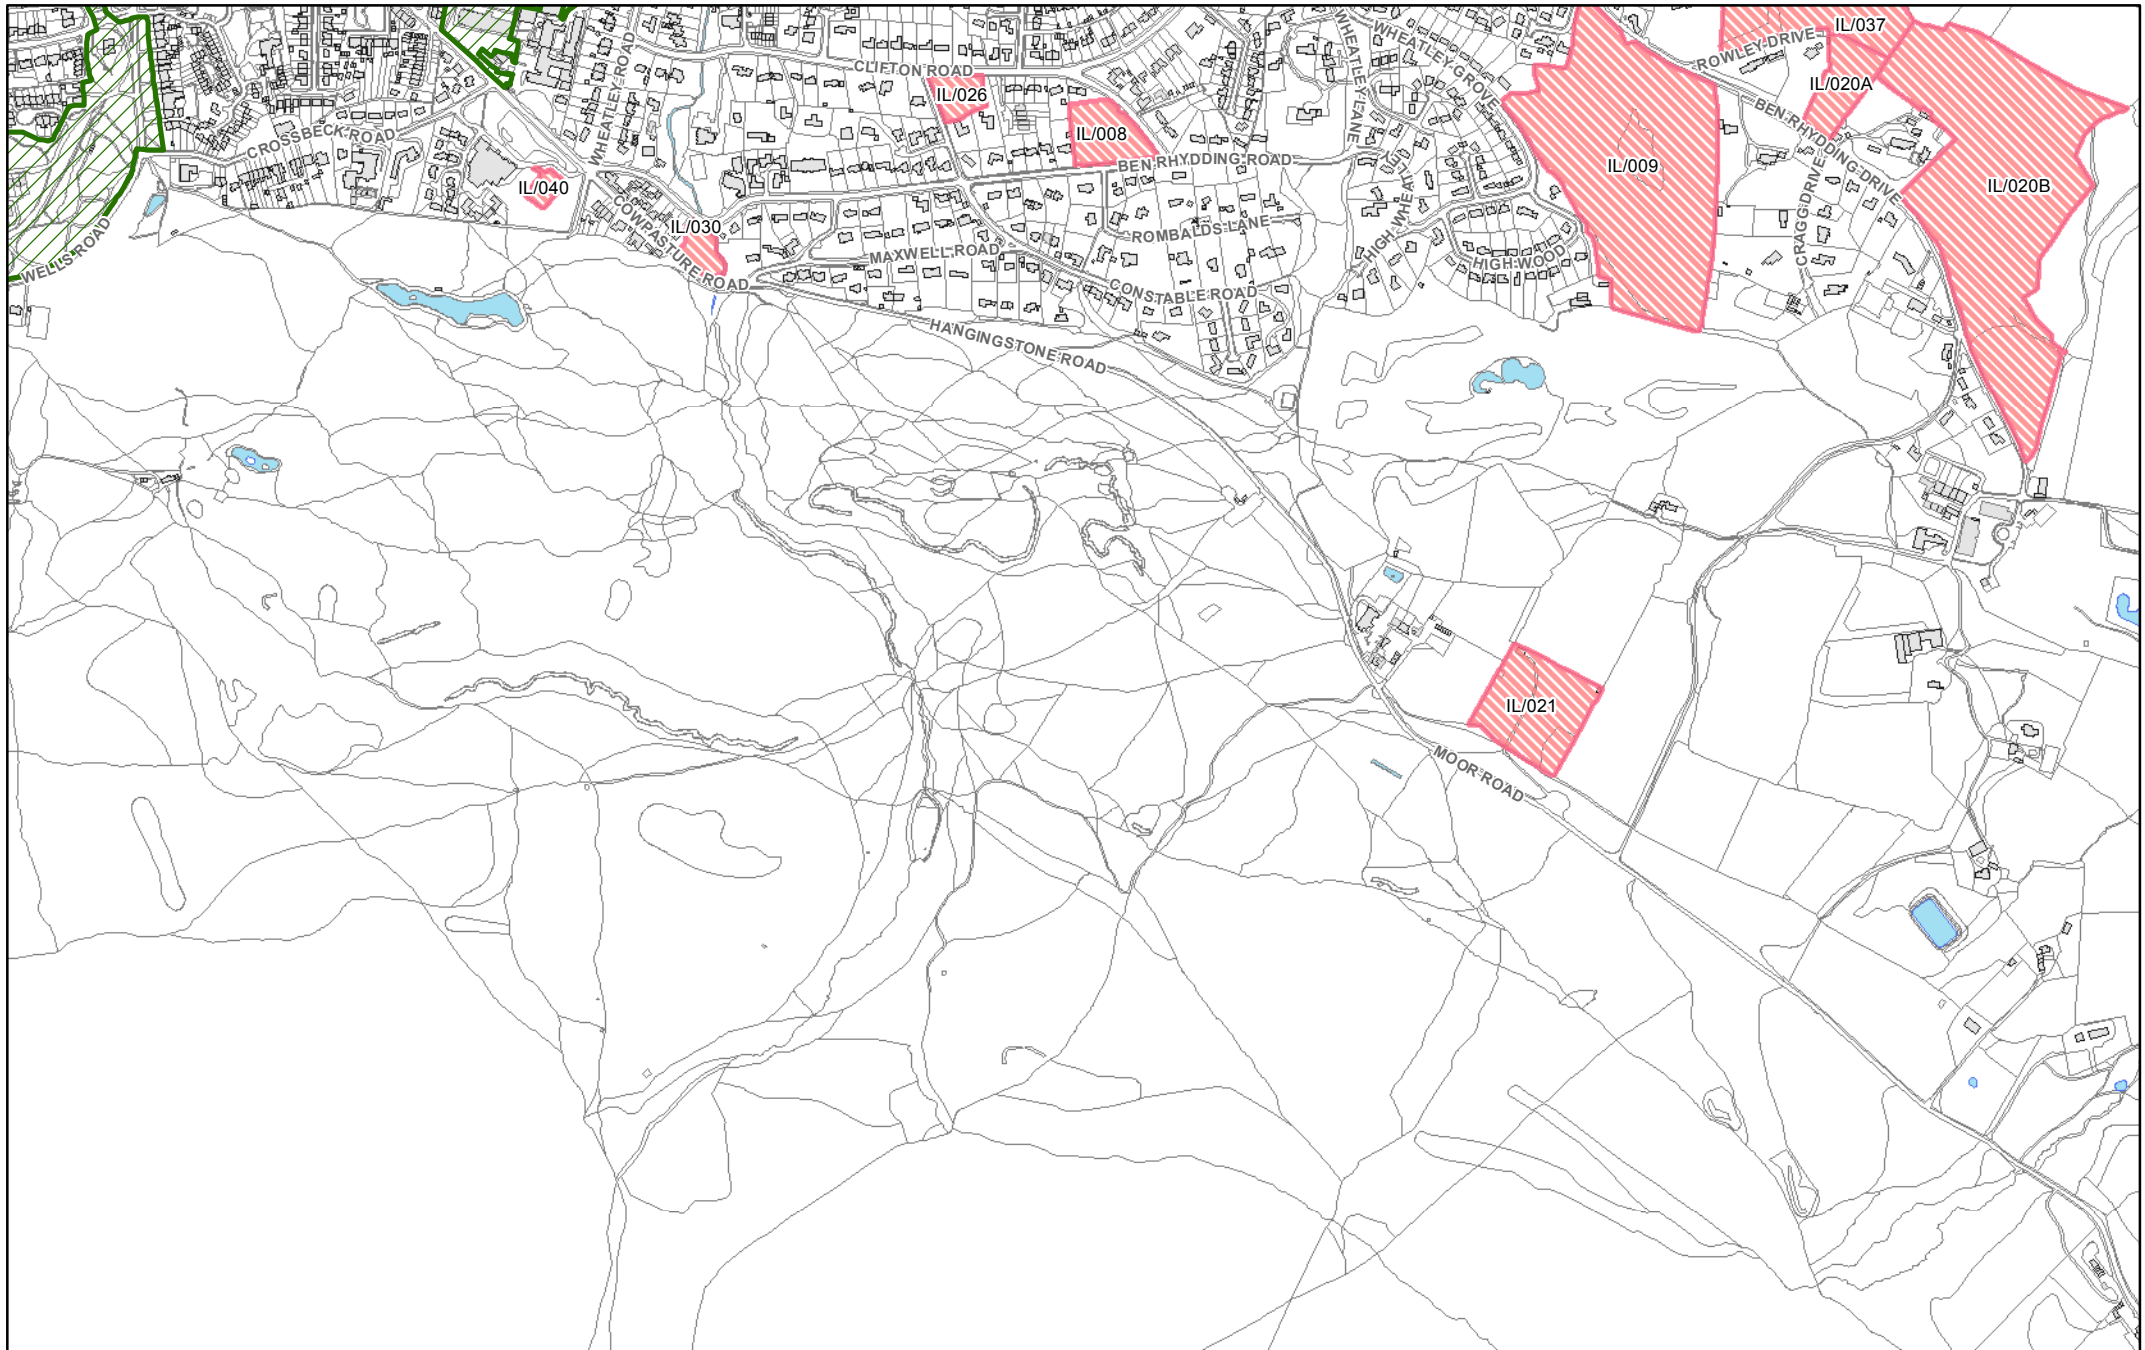

© Crown copyright and database rights 2016 Ordnance Survey 0100019304

Sheet 16

- GreenSpaces
- Possible Development Sites