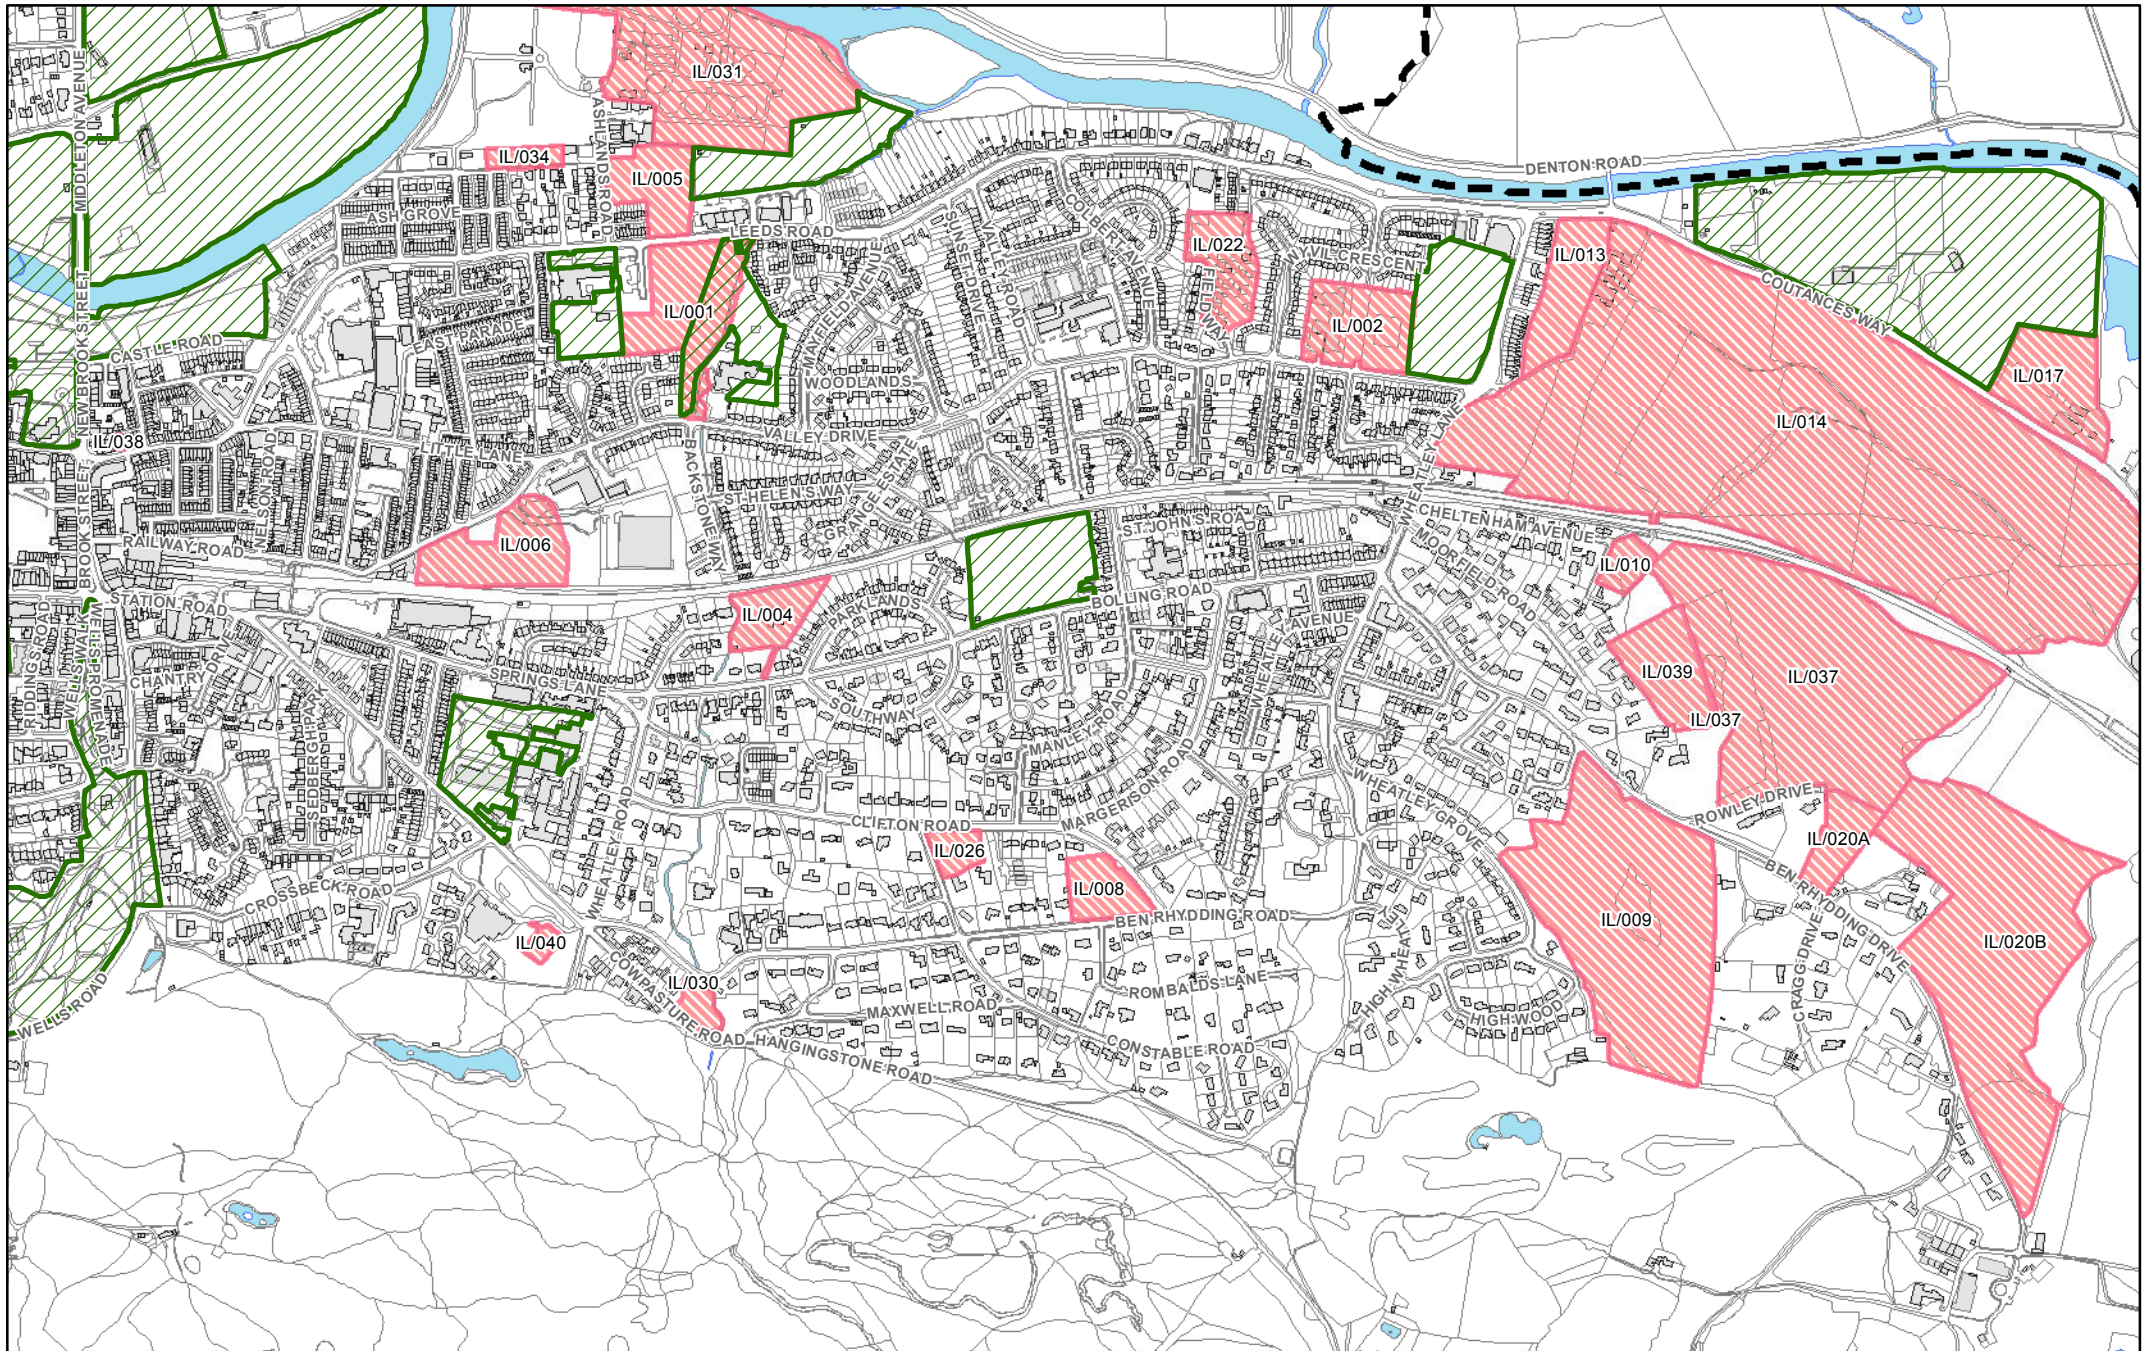

© Crown copyright and database rights 2016 Ordnance Survey 0100019304

Sheet 12

GreenSpaces

Possible Development Sites

0 100 200 400 600 800 1,000 Meters

City of Bradford MDC

www.bradford.gov.uk