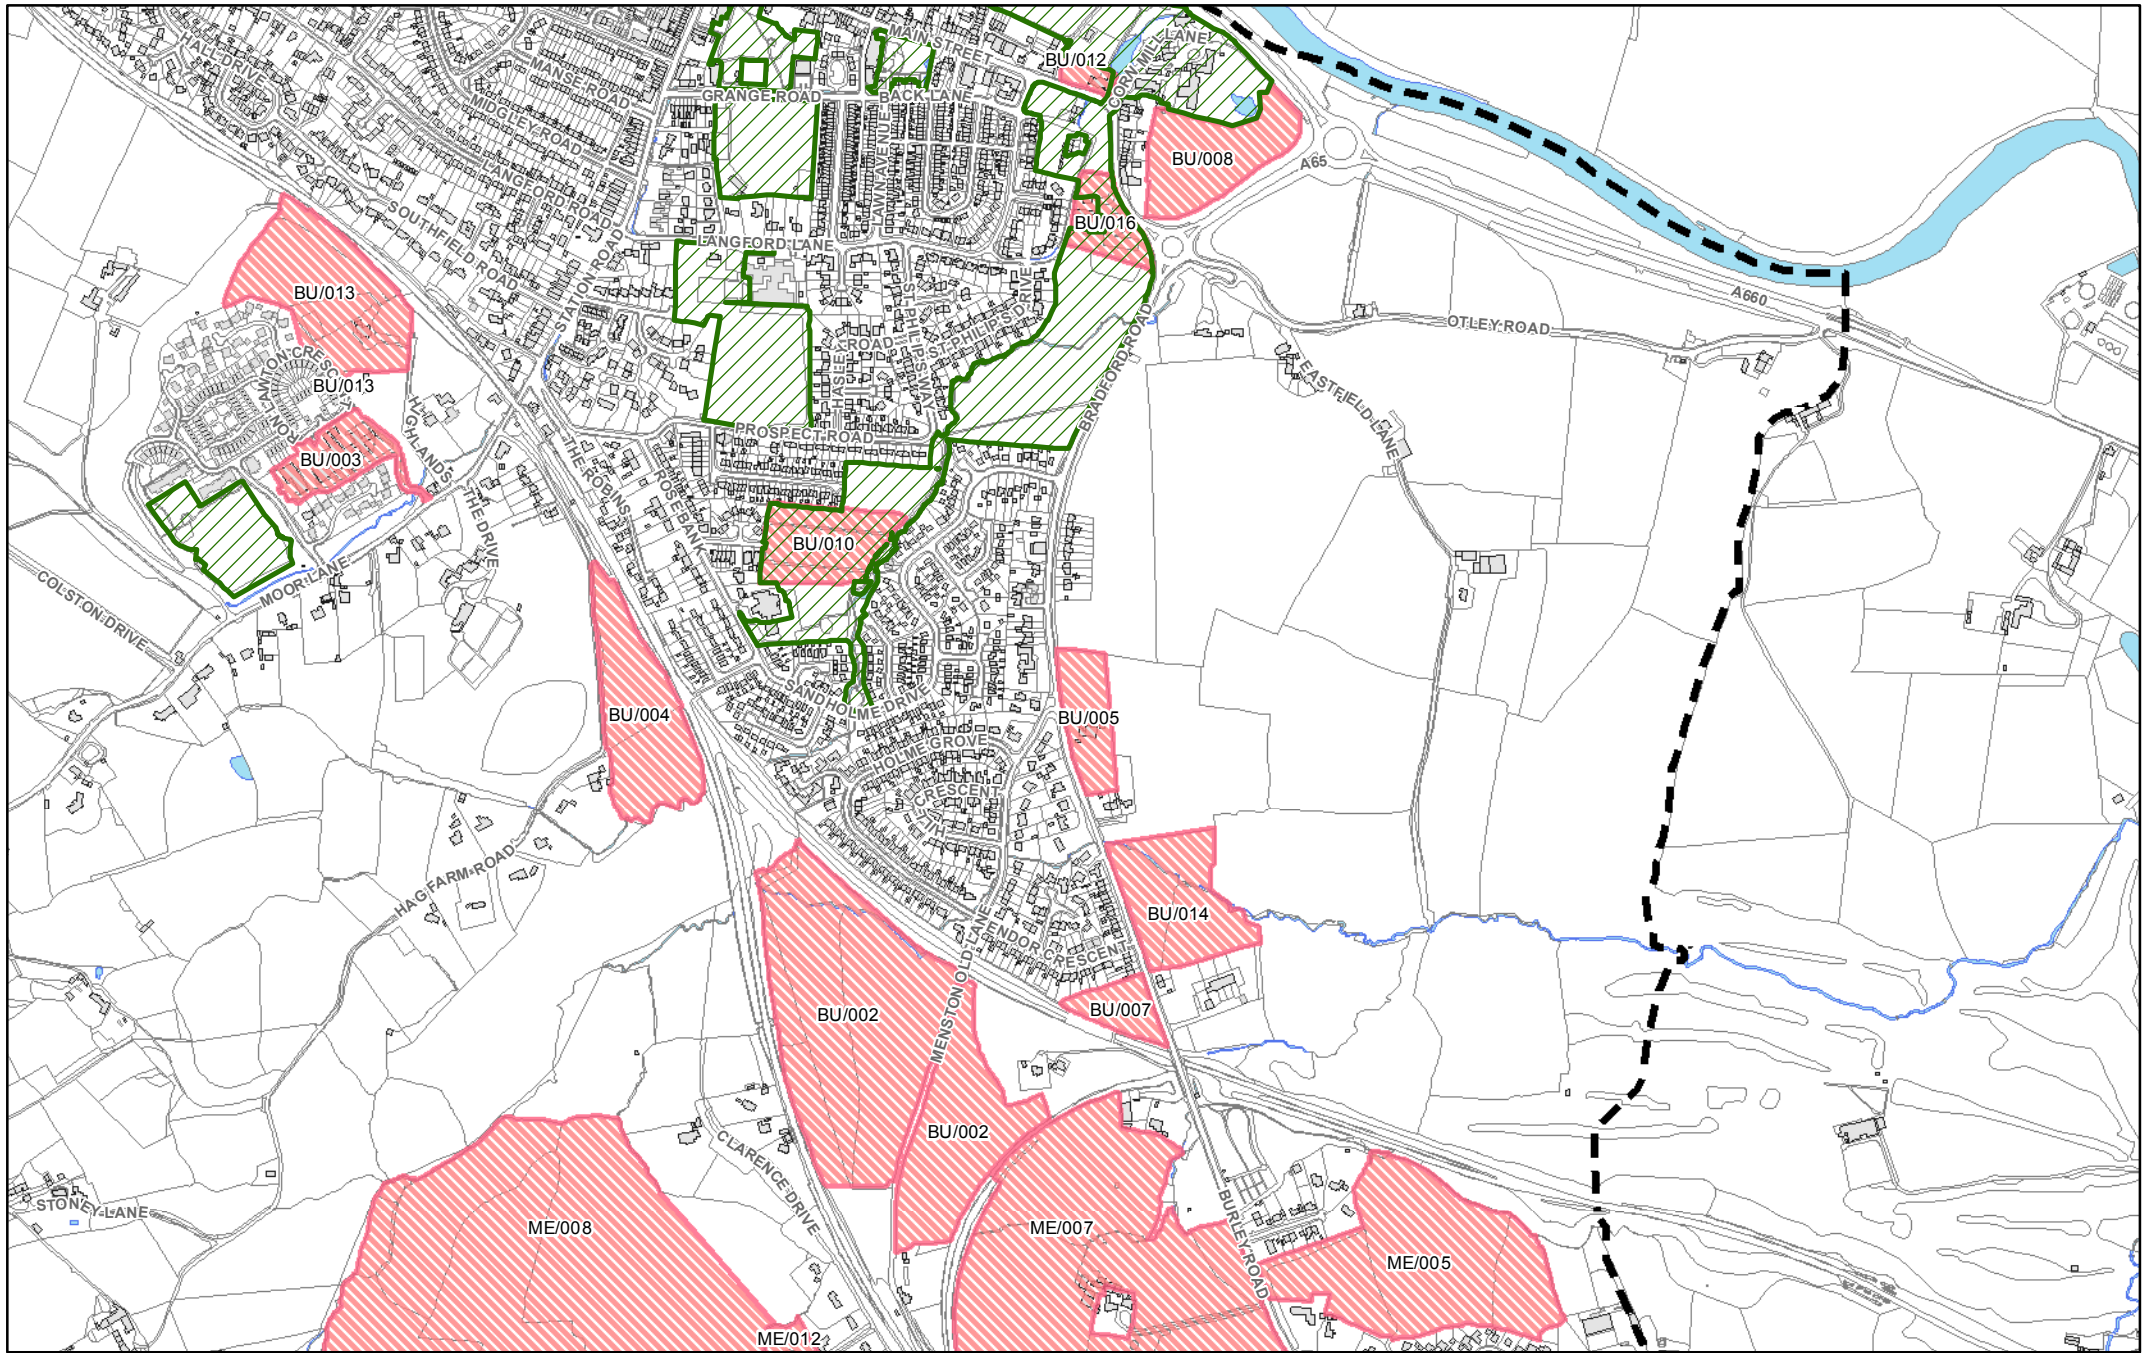

© Crown copyright and database rights 2016 Ordnance Survey 0100019304

Sheet 22

- GreenSpaces
- Possible Development Sites