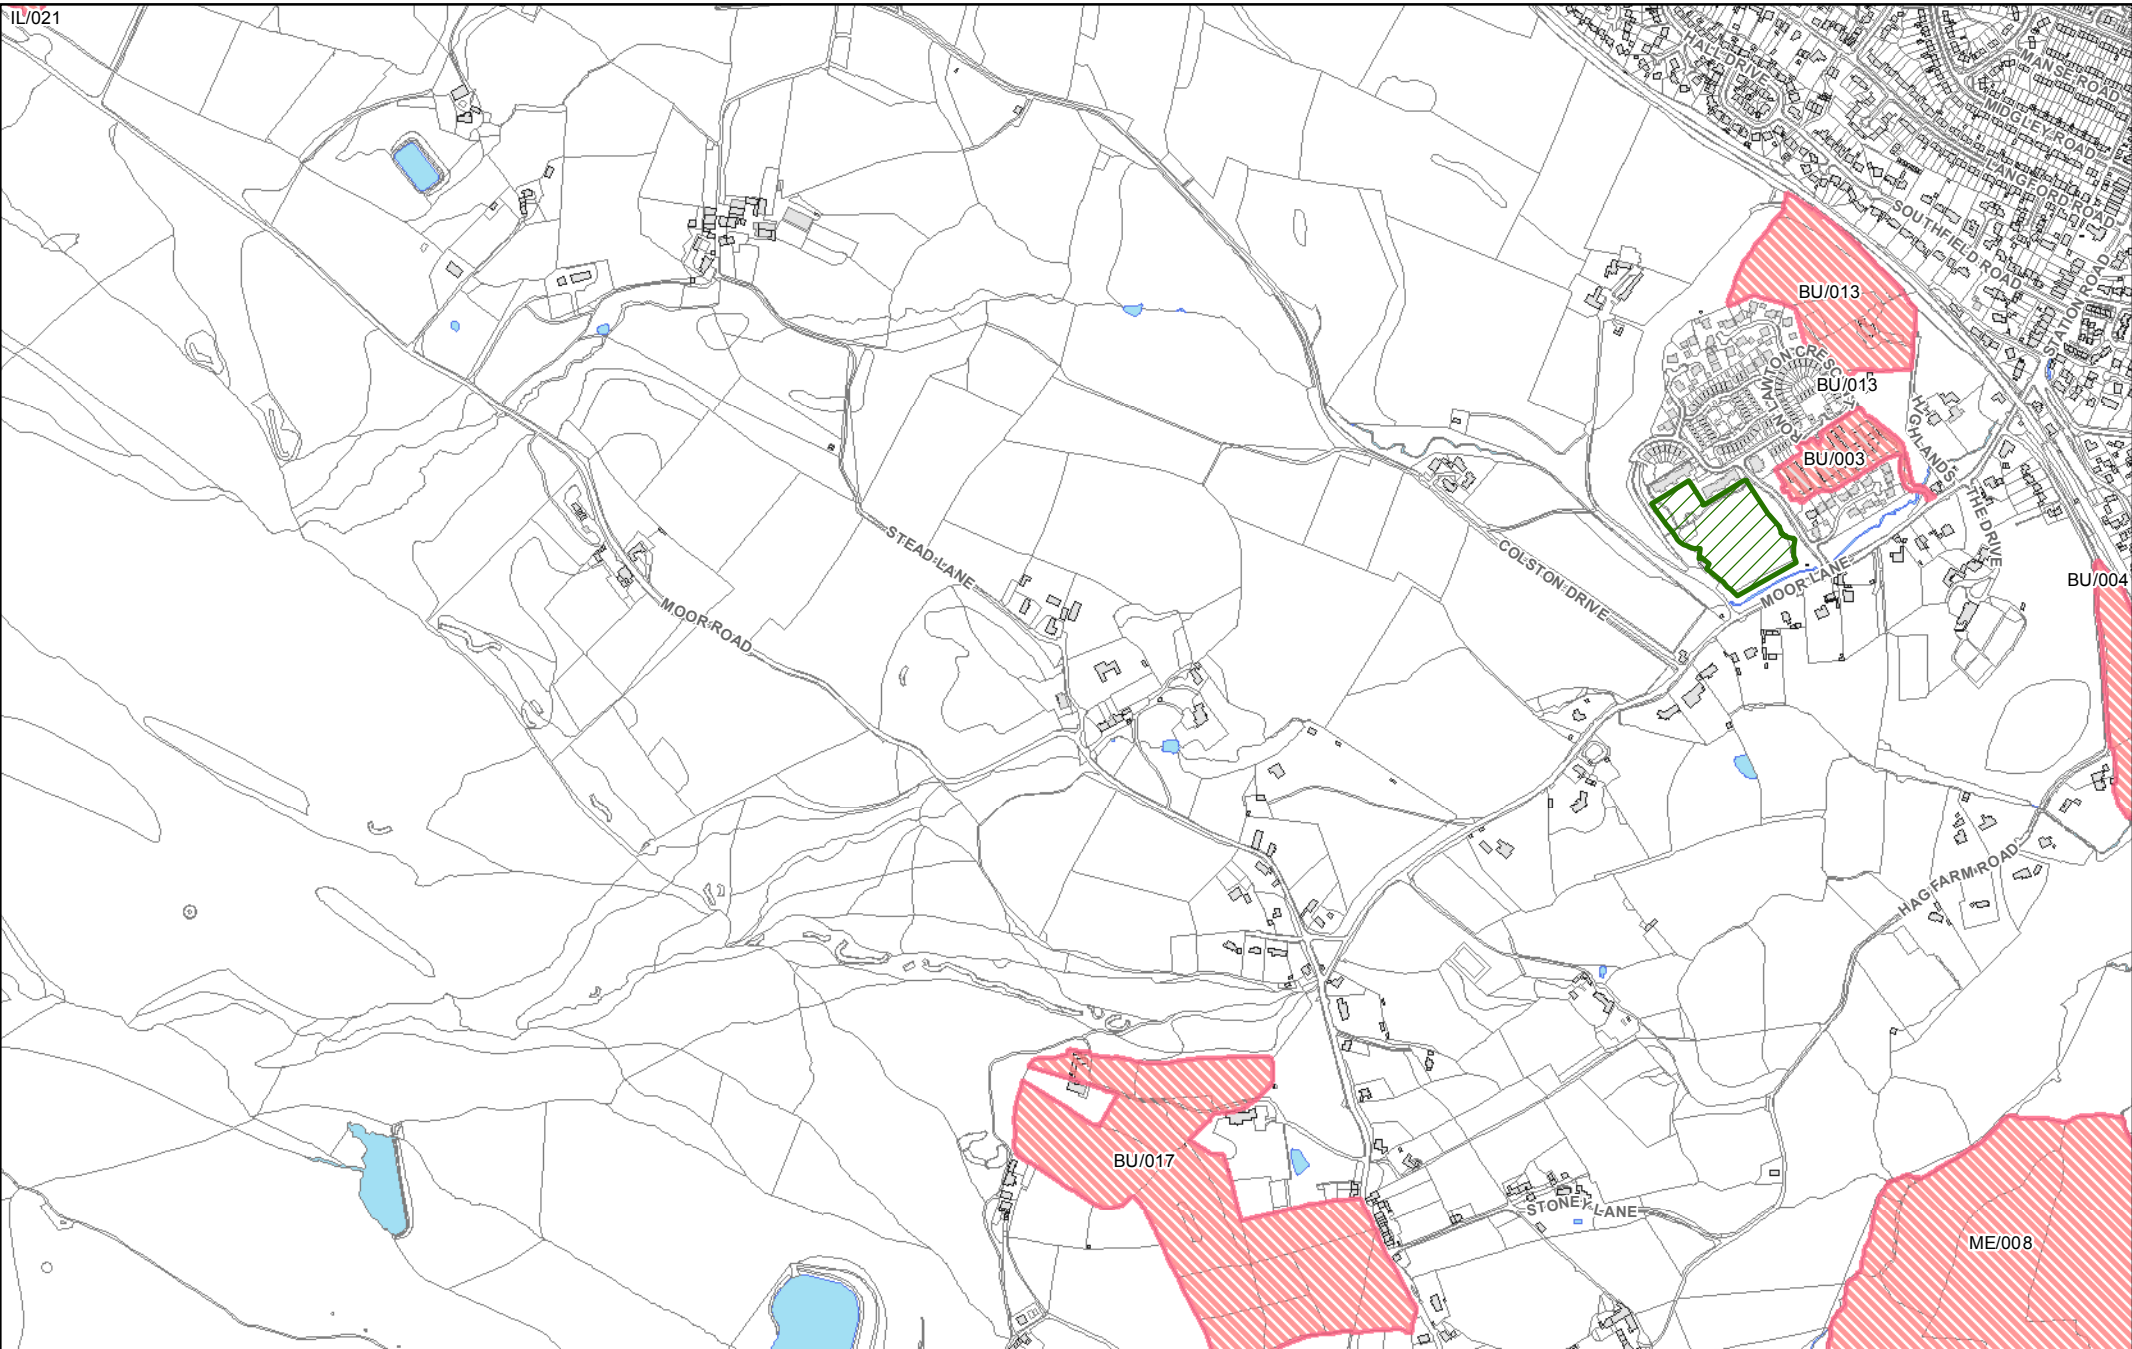

IL/021

© Crown copyright and database rights 2016 Ordnance Survey 0100019304

Sheet 21

GreenSpaces

Possible Development Sites

City of Bradford MDC

www.bradford.gov.uk