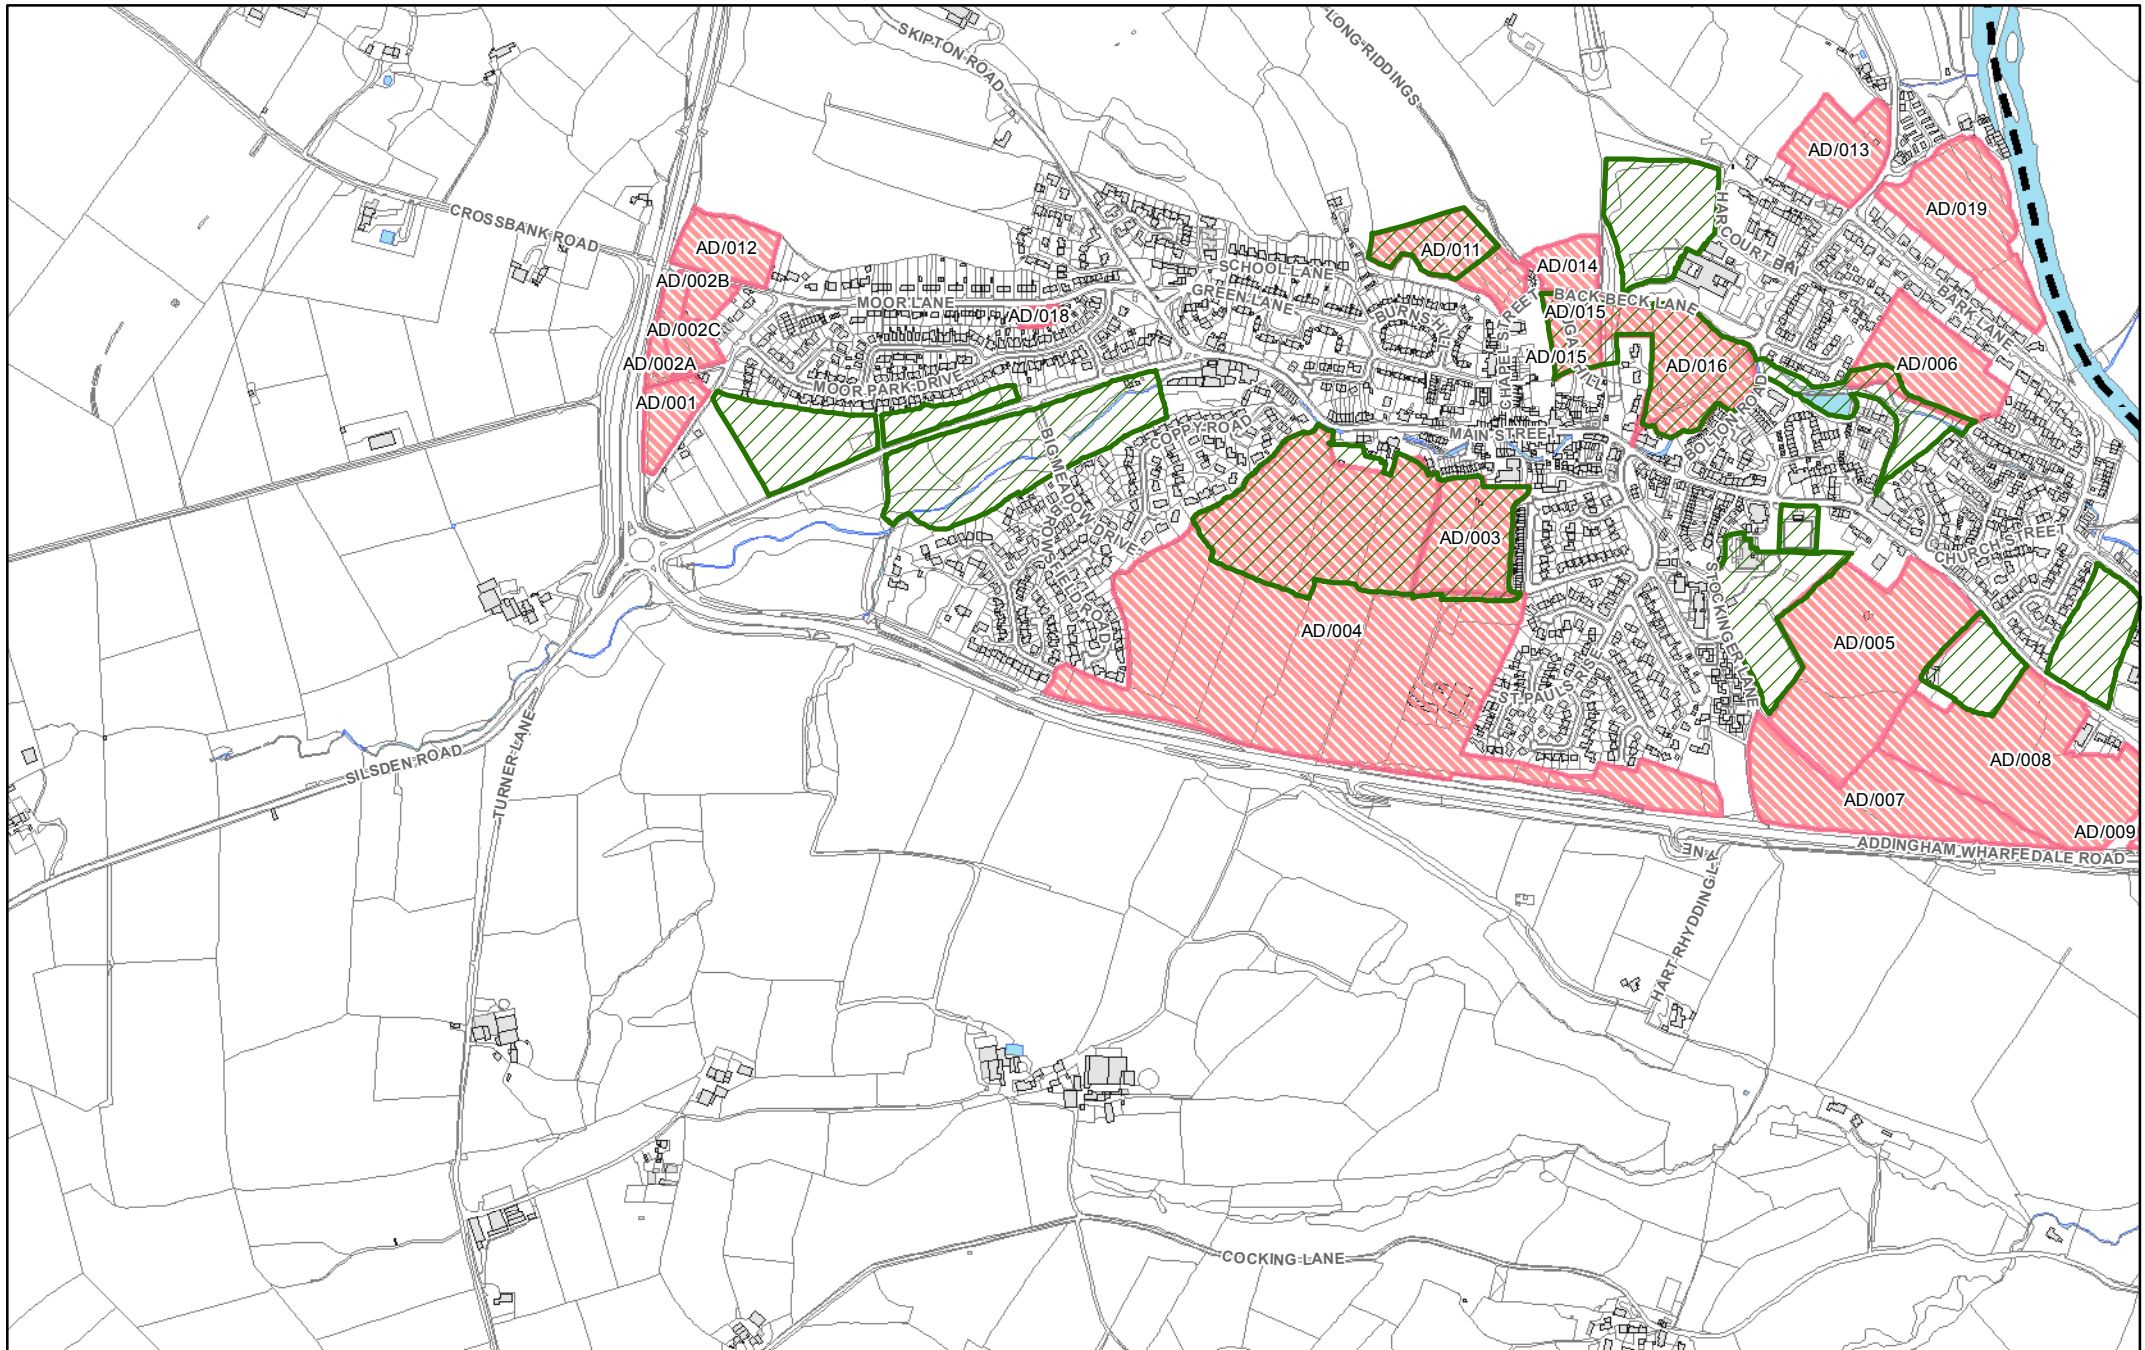

Local Plan for the Bradford District

Allocations Development Plan Document

Issues and Options

WHARFEDALE SUB AREA MAP BOOK

This Map Book has been produced by Bradford Council to accompany the Local Plan Allocations DPD Sub Area Background Documents and the Interactive Map. https://maps.bradford.gov.uk/LocalViewInt/Sites/LocalPlan_Allocations/.

They show in more detail, the location of land identified as possible development sites referenced in the tables within the Sub Area documents and show the current boundaries of greenspaces as identified in the Replacement Unitary Development Plan.

All maps have been produced with the permission of and under licence to the Ordnance Survey and are at 1:10,000 scale.

26 Map location - with sheet number

District sub areas

- Airedale
- Bradford
- Pennine Towns
- Wharfedale

Authority Boundary

© Crown copyright and database rights 2016 Ordnance Survey 0100019304

Sheet 1

-  GreenSpaces
-  Possible Development Sites

© Crown copyright and database rights 2016 Ordnance Survey 0100019304