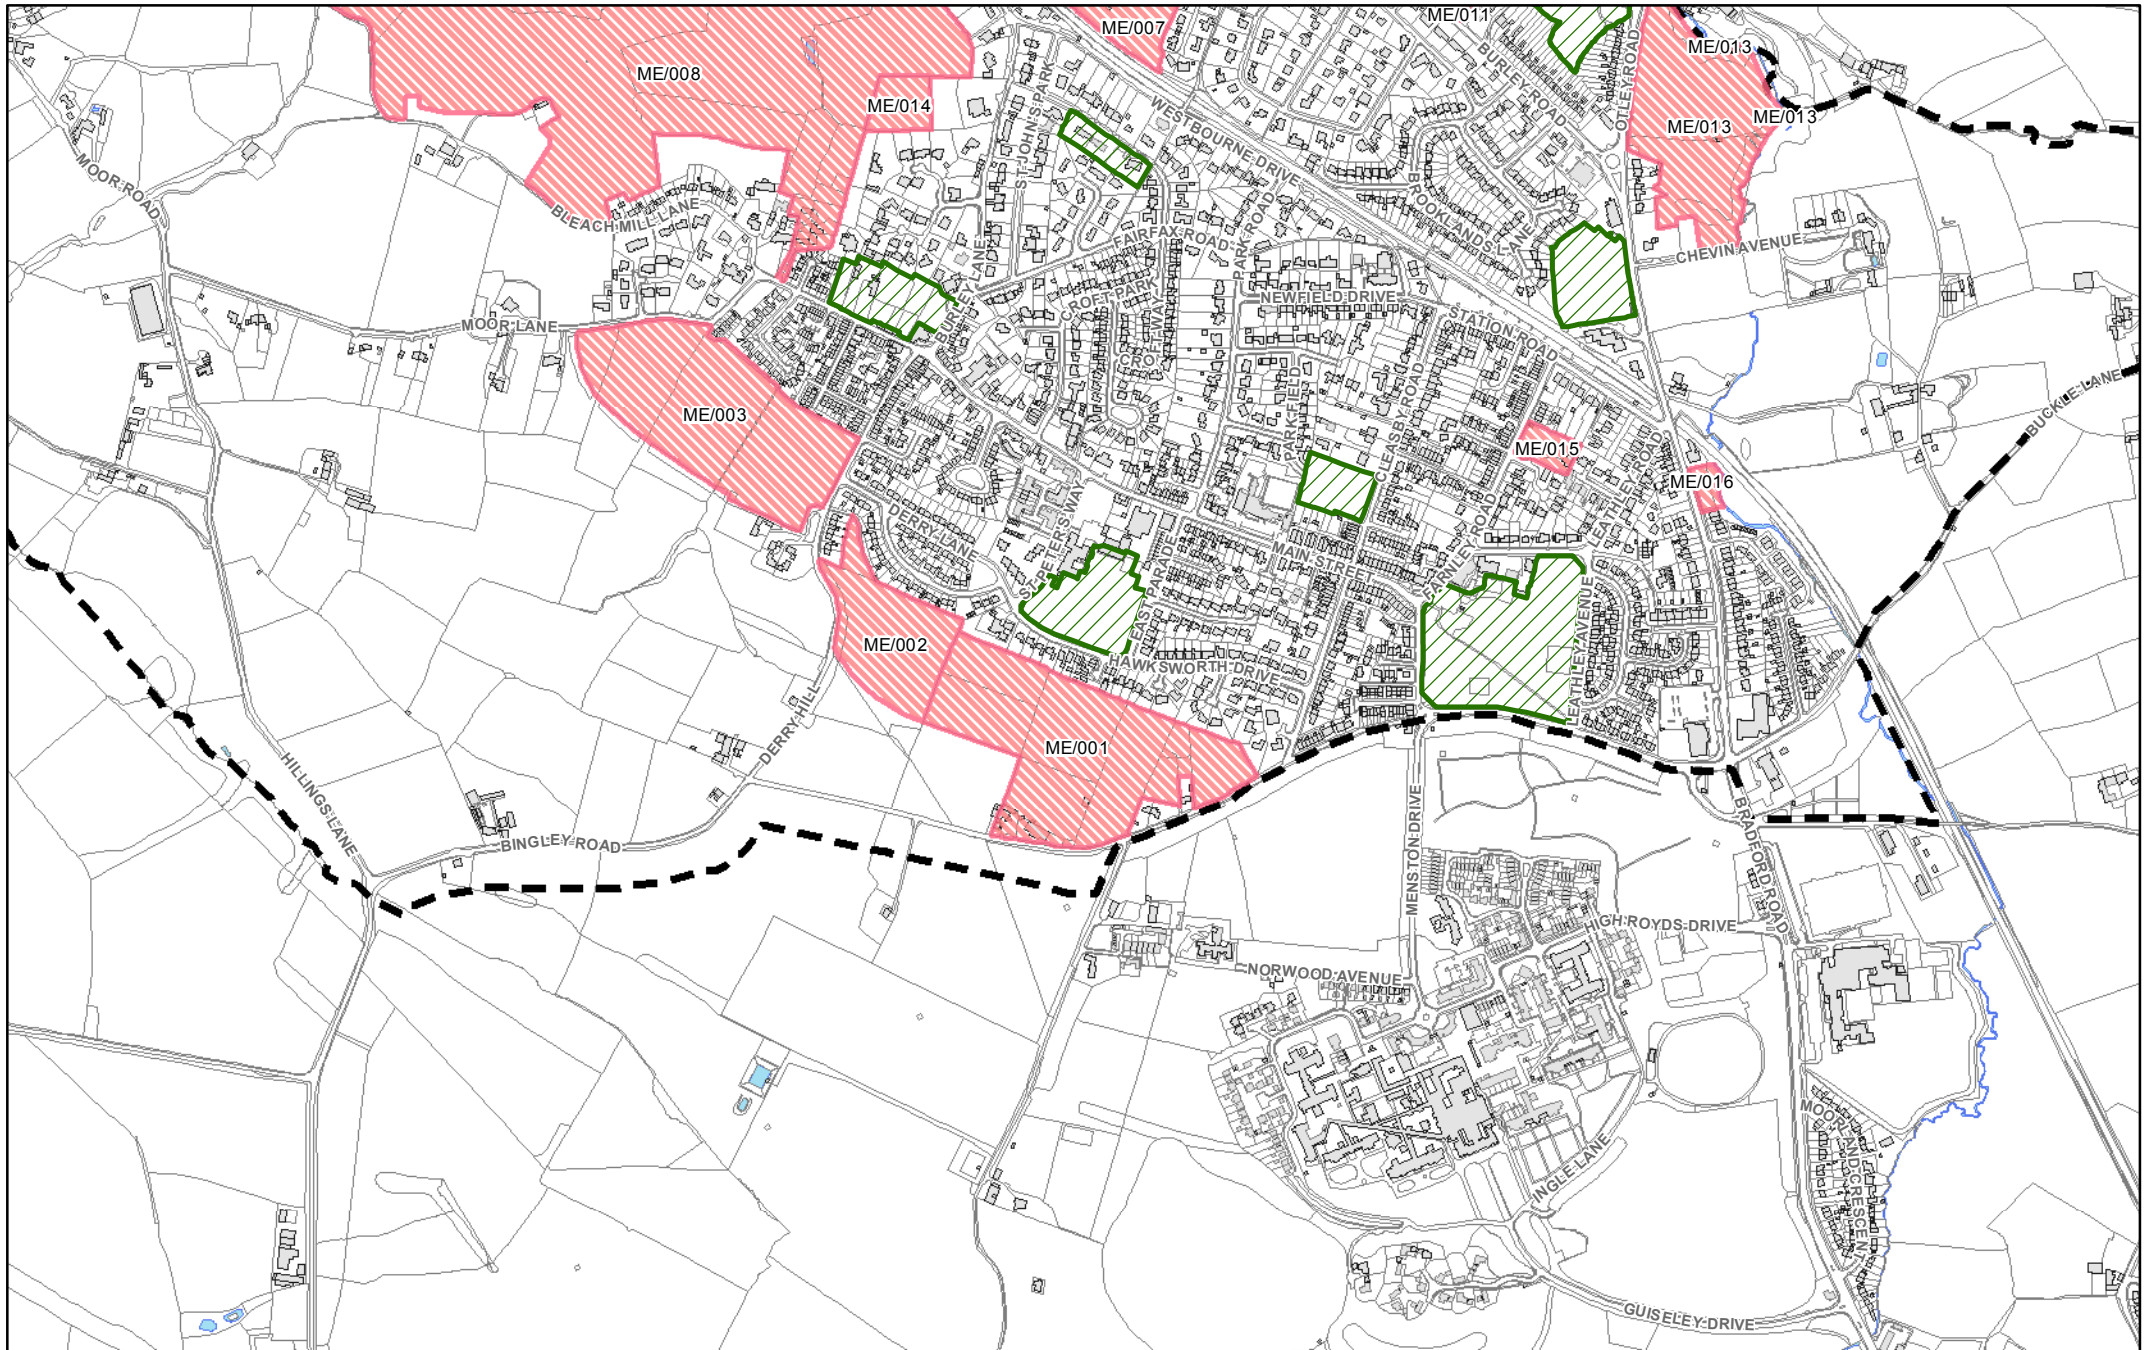

They show in more detail, the location of land identified as possible development sites referenced in the tables within the Sub Area documents and show the current boundaries of greenspaces as identified in the Replacement Unitary Development Plan.

All maps have been produced with the permission of and under licence to the Ordnance Survey and are at 1:10,000 scale.

26 Map location - with sheet number

District sub areas

- Airedale
- Bradford
- Pennine Towns
- Wharfedale

© Crown copyright and database rights 2016 Ordnance Survey 0100019304

Sheet 26

GreenSpaces

Possible Development Sites

© Crown copyright and database rights 2016 Ordnance Survey 0100019304

Sheet 27

-  GreenSpaces
-  Possible Development Sites