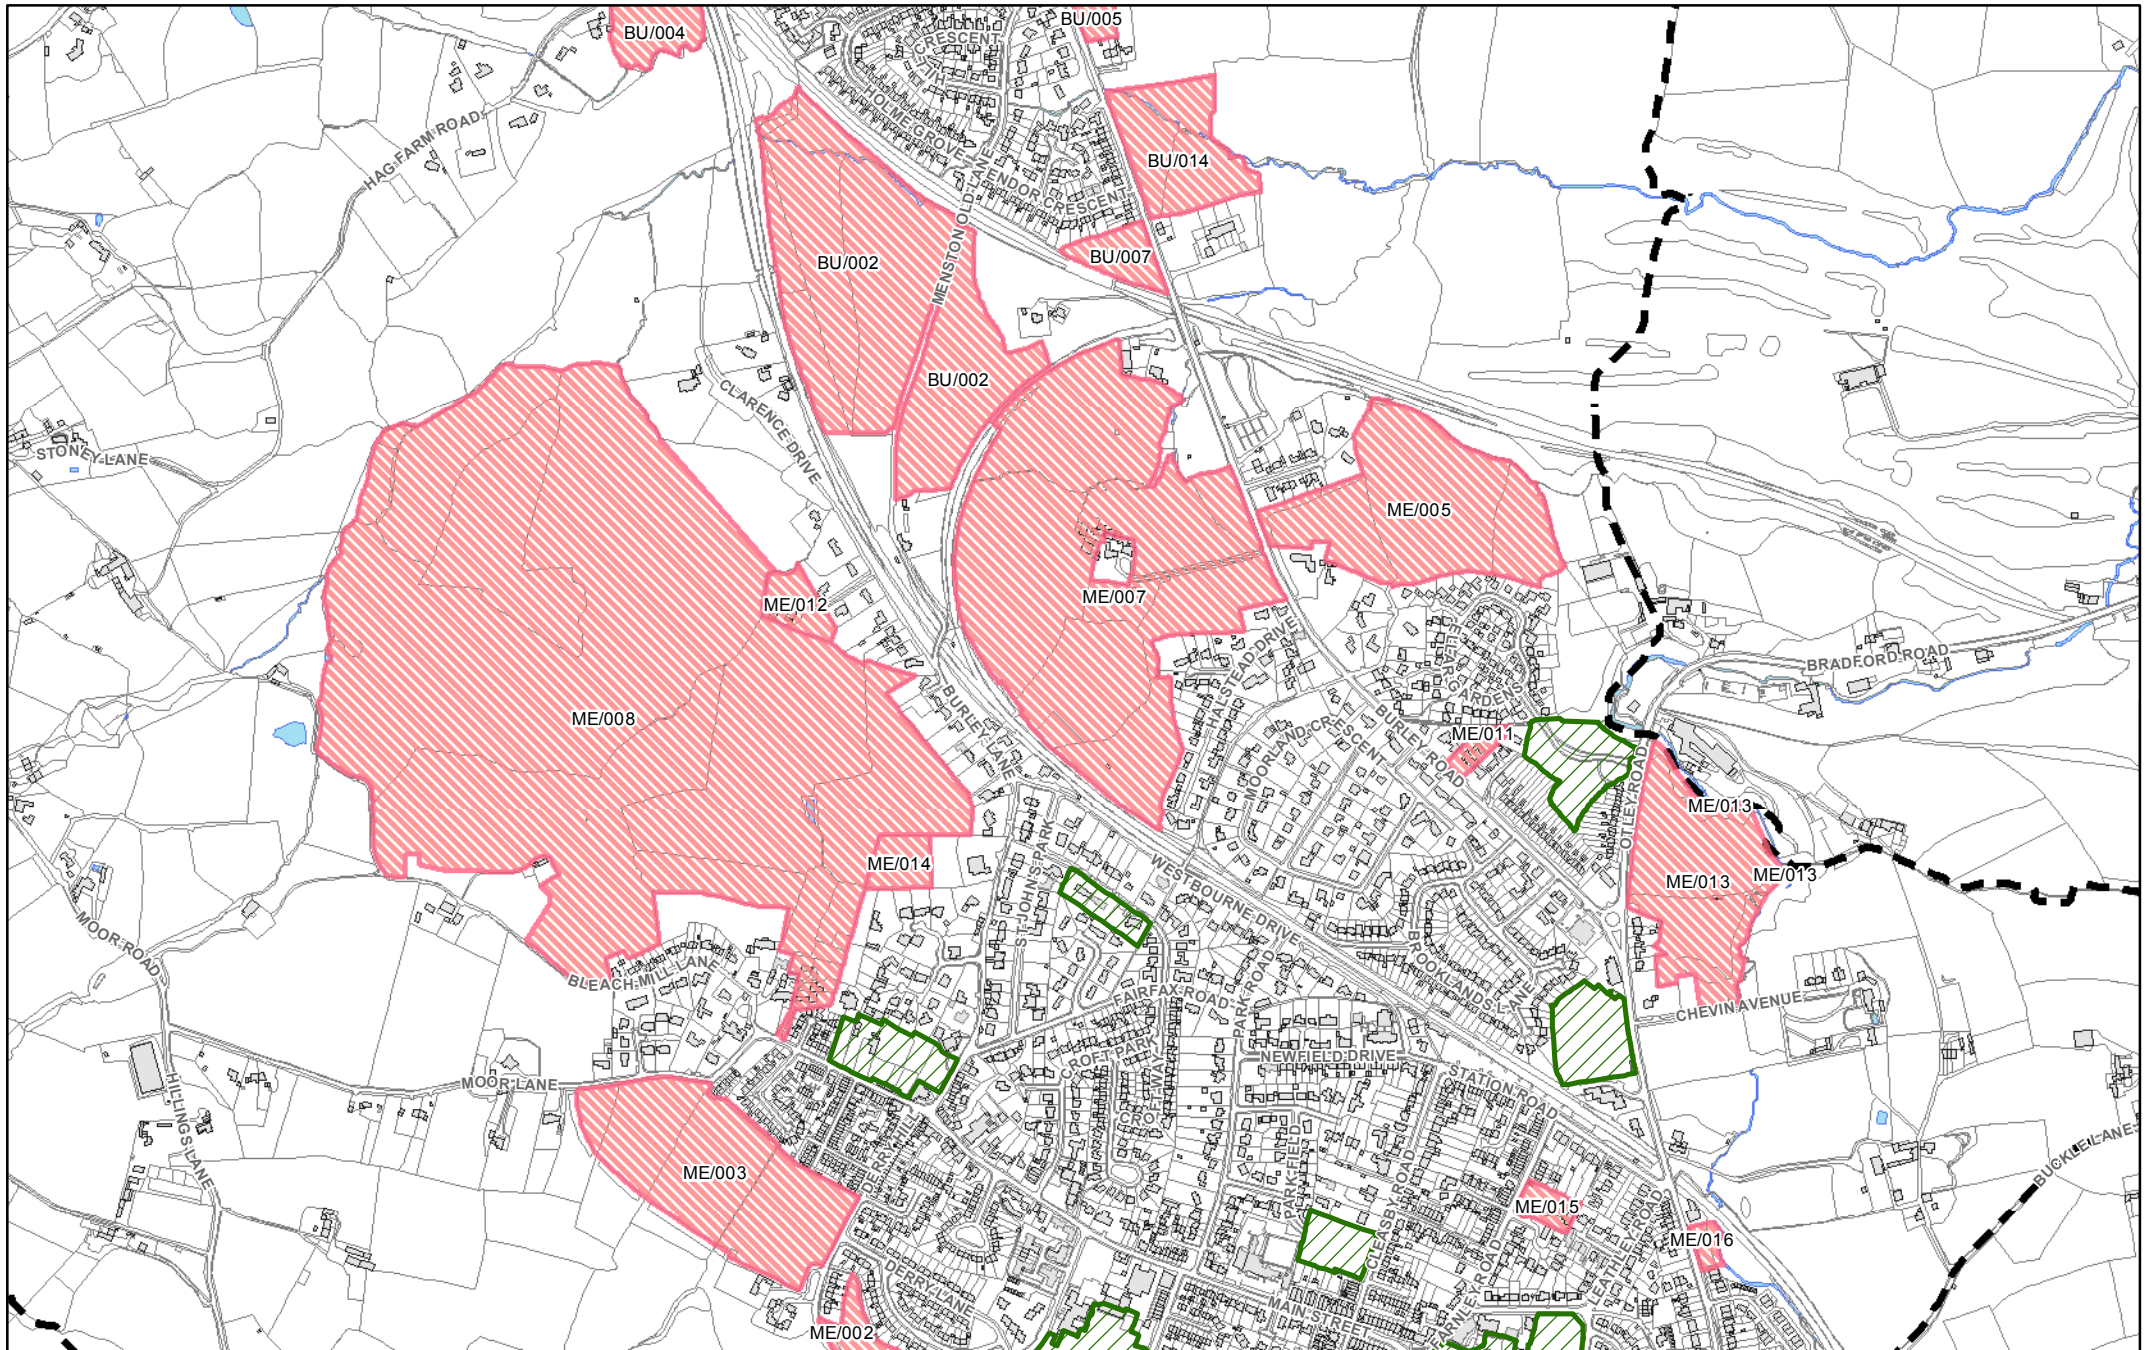

They show in more detail, the location of land identified as possible development sites referenced in the tables within the Sub Area documents and show the current boundaries of greenspaces as identified in the Replacement Unitary Development Plan.

© Crown copyright and database rights 2016 Ordnance Survey 0100019304

Sheet 26

GreenSpaces

Possible Development Sites

© Crown copyright and database rights 2016 Ordnance Survey 0100019304

Sheet 27

-  GreenSpaces
-  Possible Development Sites