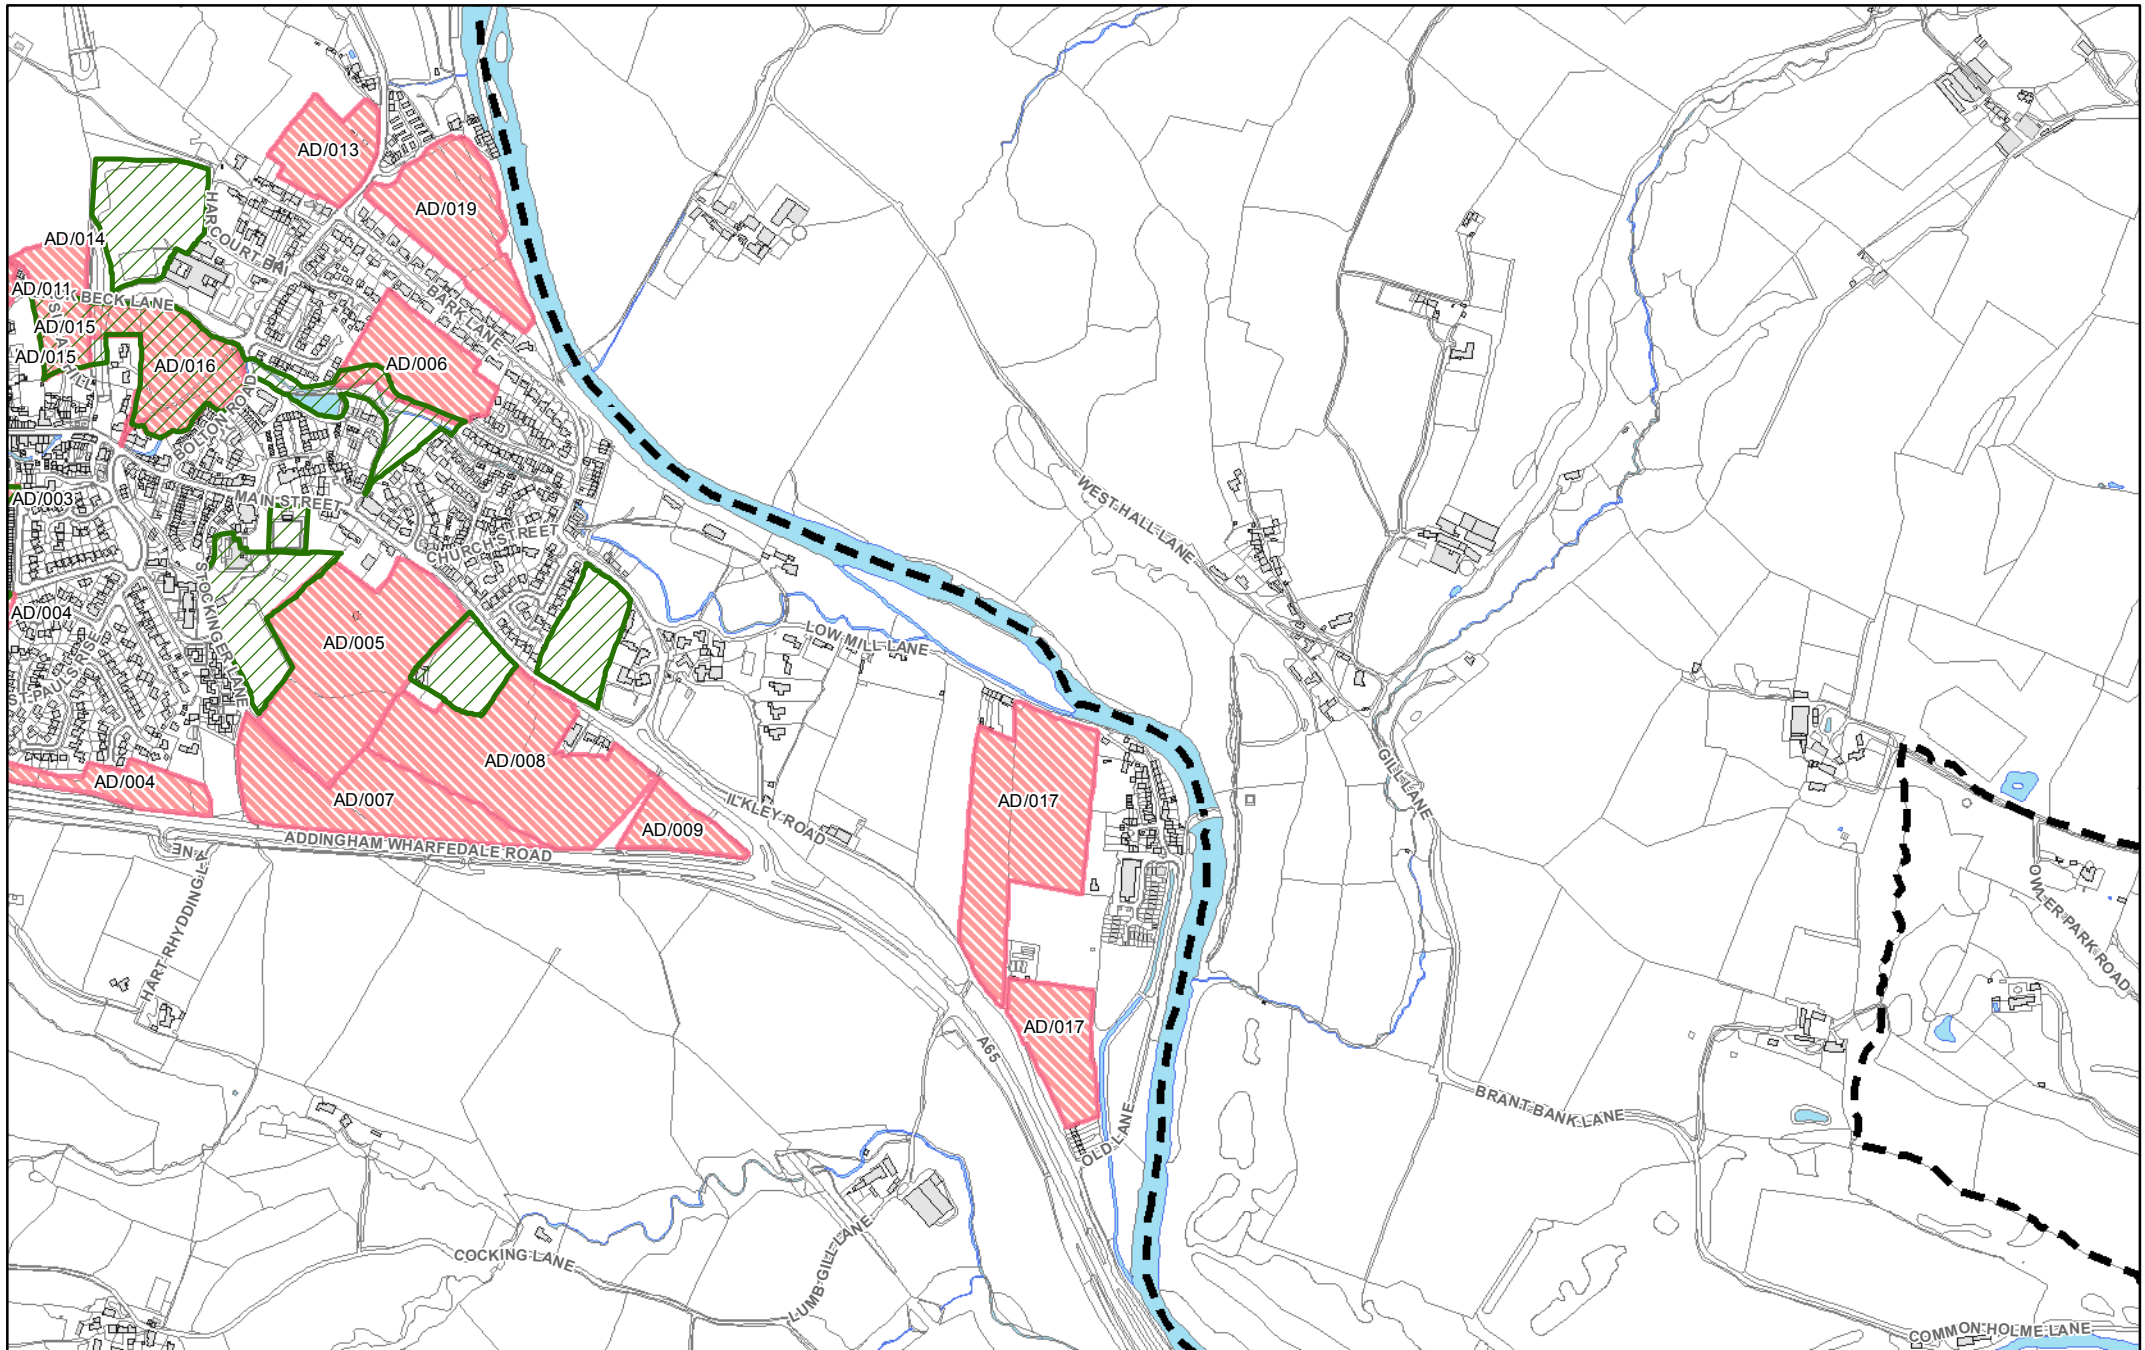

© Crown copyright and database rights 2016 Ordnance Survey 0100019304

Sheet 4

- GreenSpaces
- Possible Development Sites