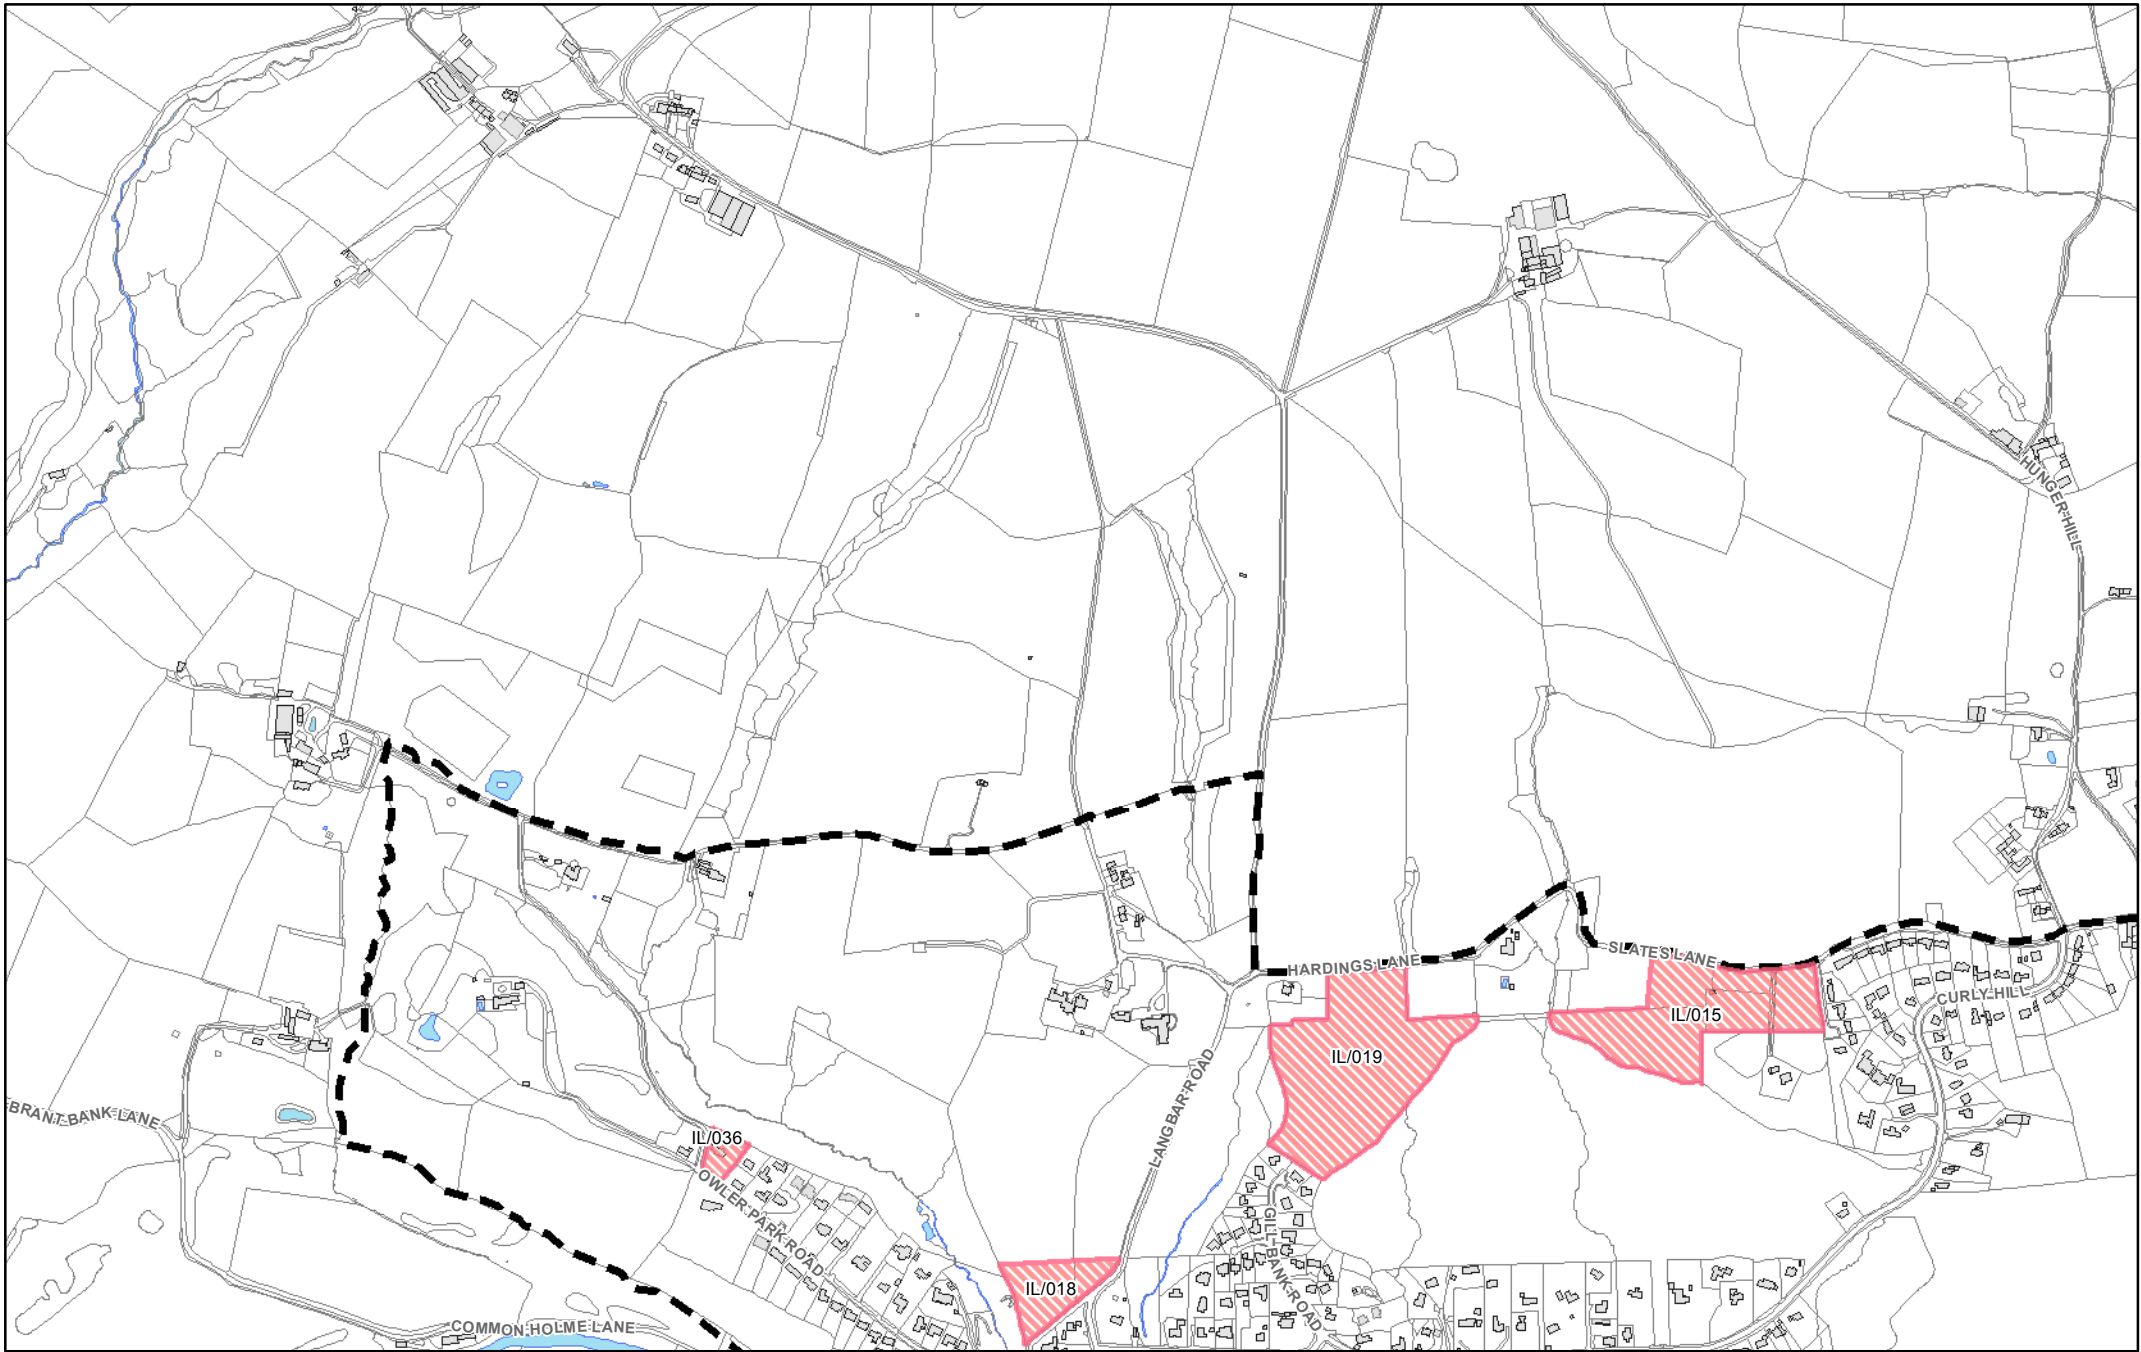

© Crown copyright and database rights 2016 Ordnance Survey 0100019304

Sheet 5

- GreenSpaces
- Possible Development Sites