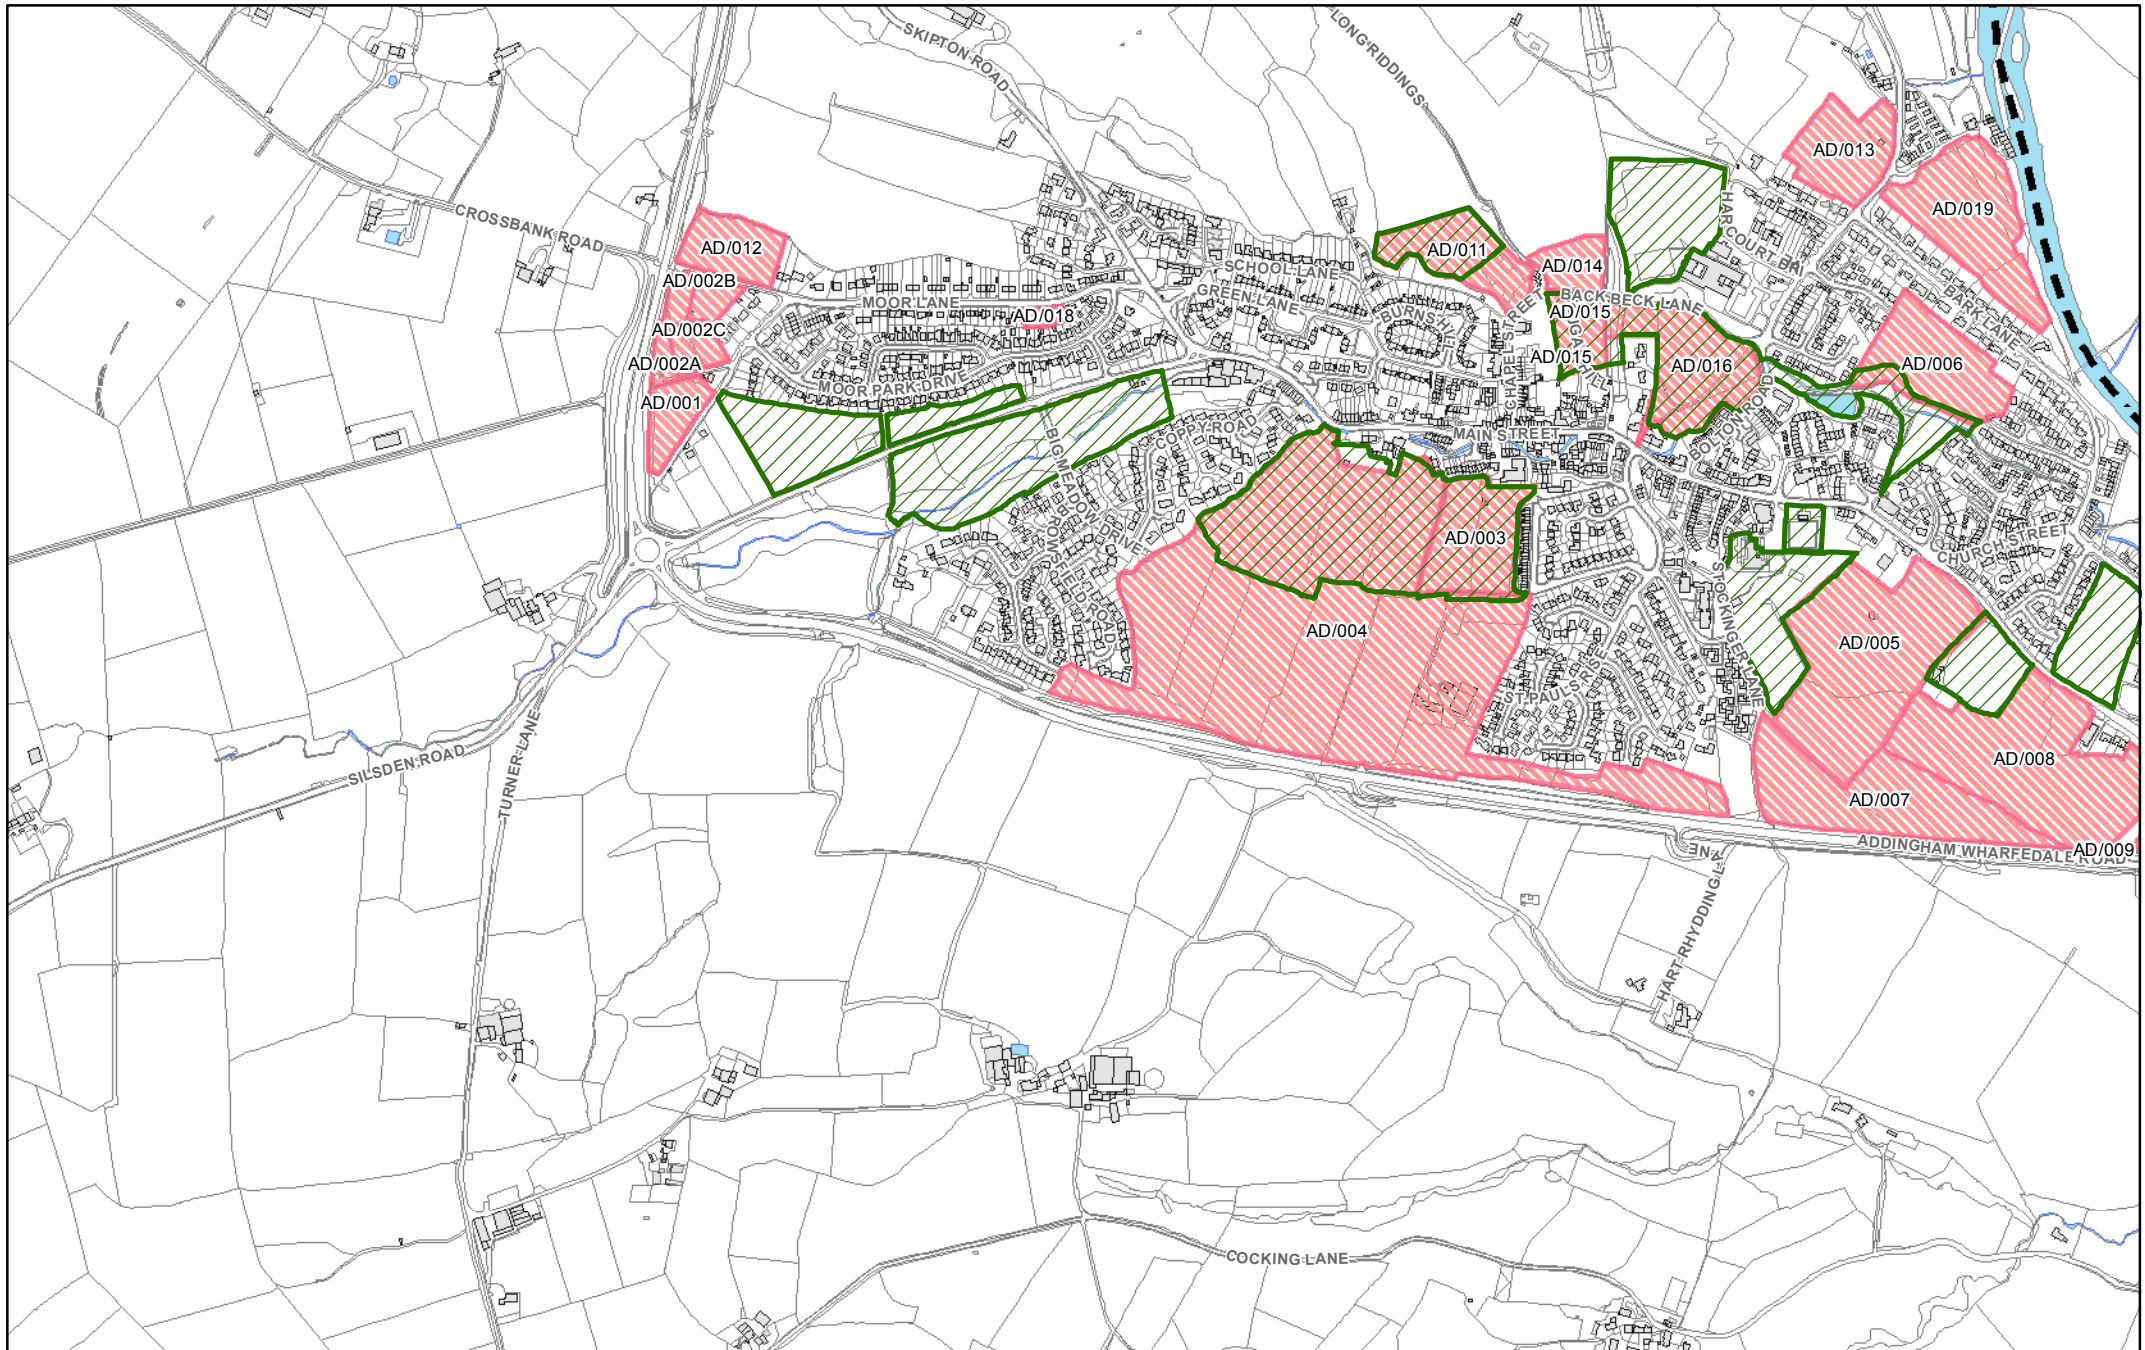

© Crown copyright and database rights 2016 Ordnance Survey 0100019304

Sheet 3

- GreenSpaces
- Possible Development Sites