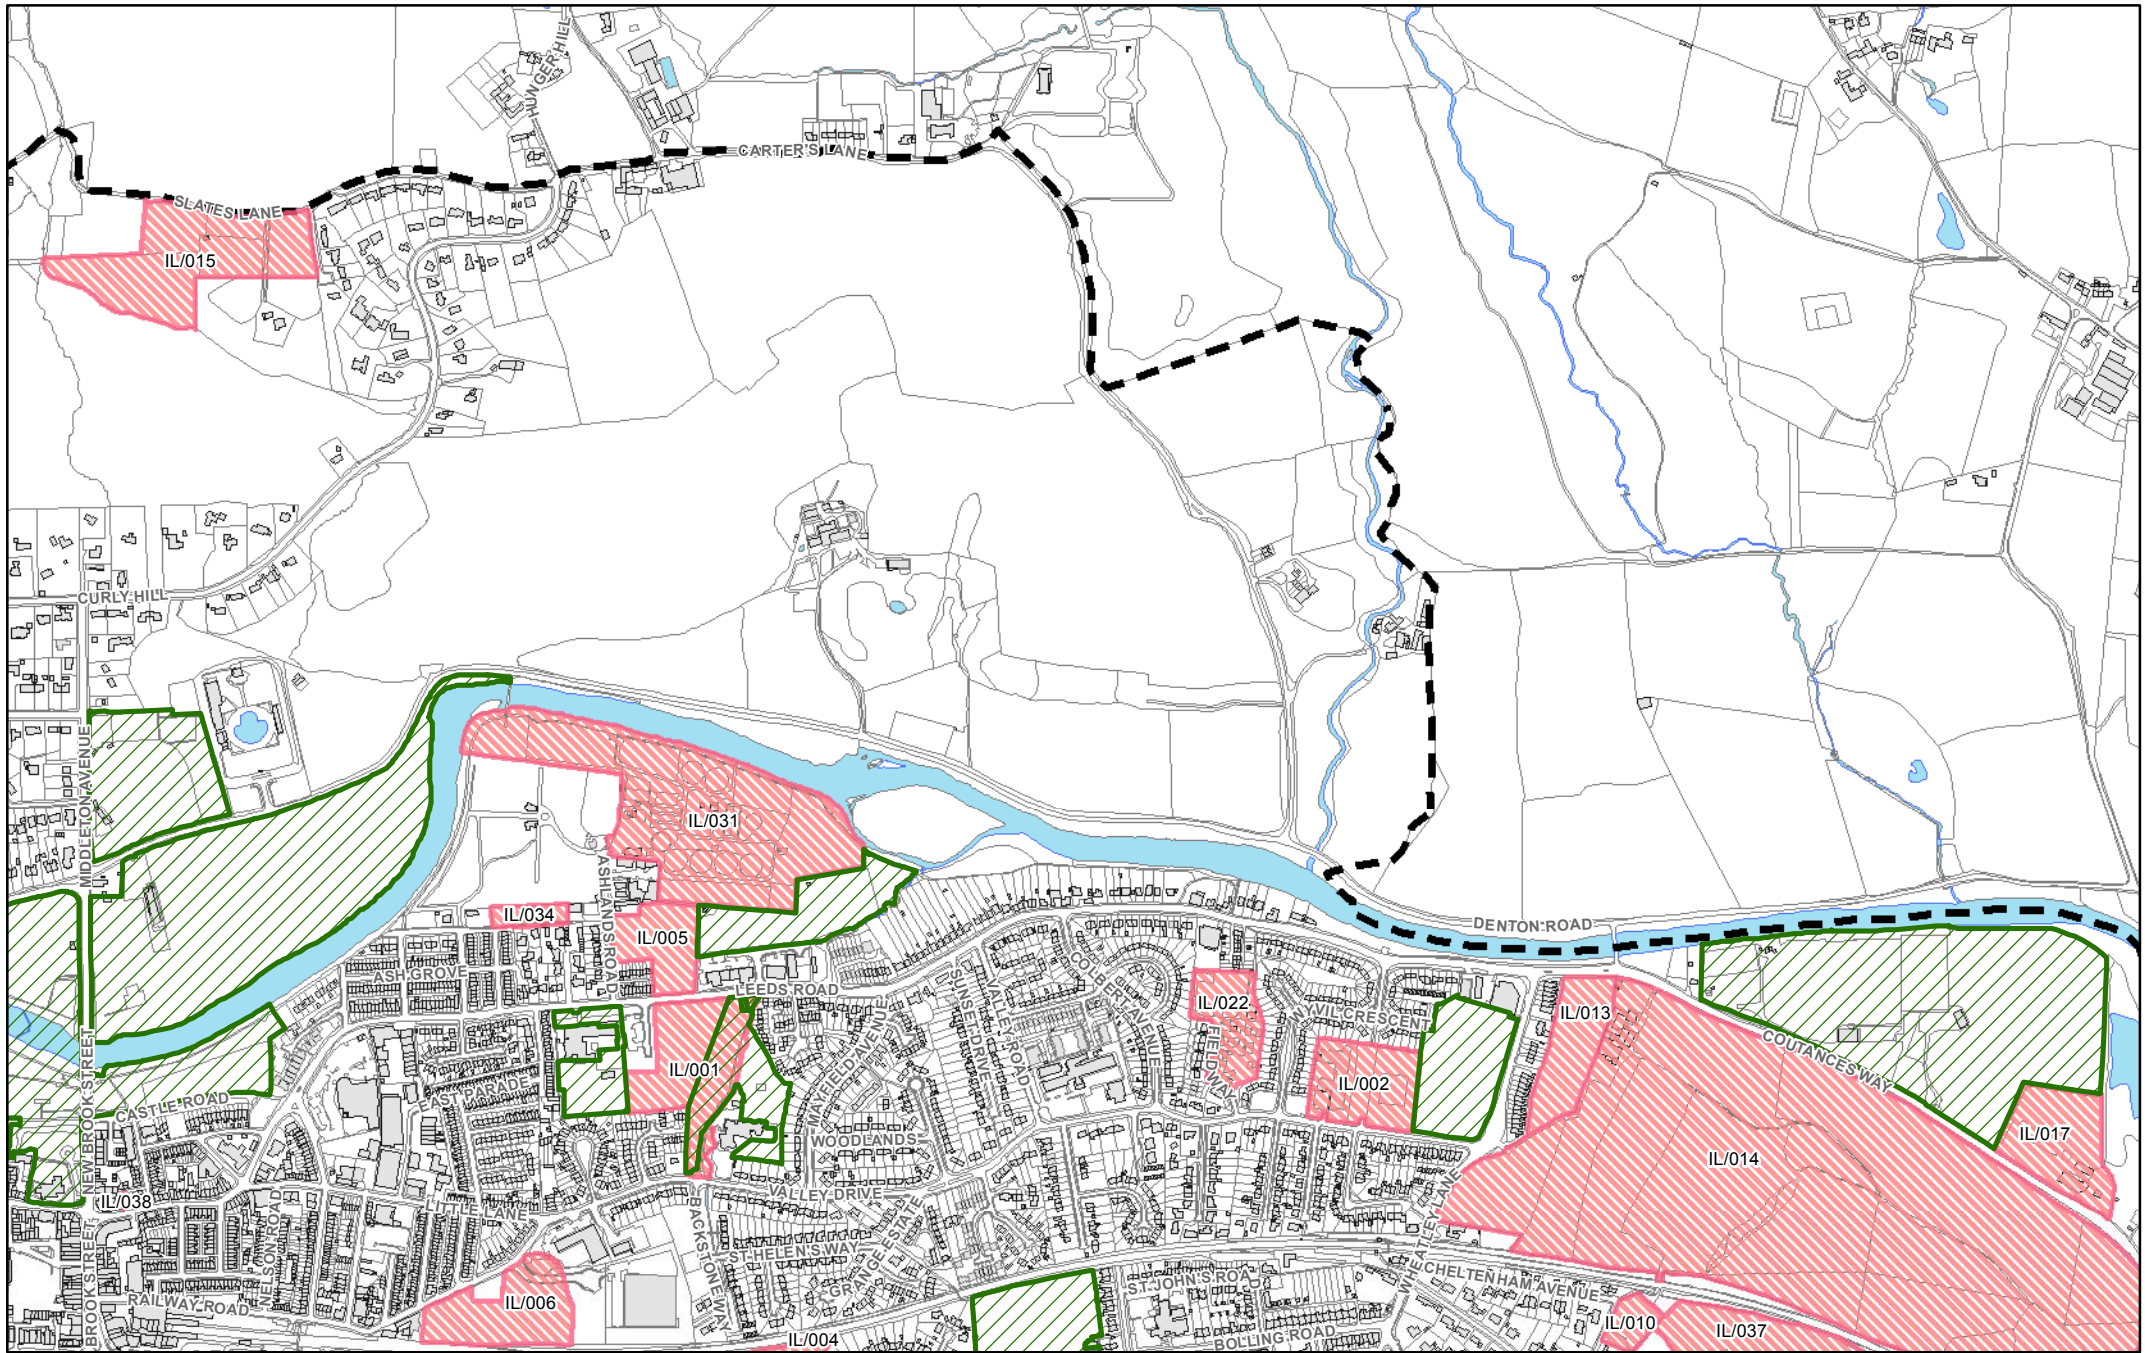

© Crown copyright and database rights 2016 Ordnance Survey 0100019304

Sheet 8

- GreenSpaces
- Possible Development Sites