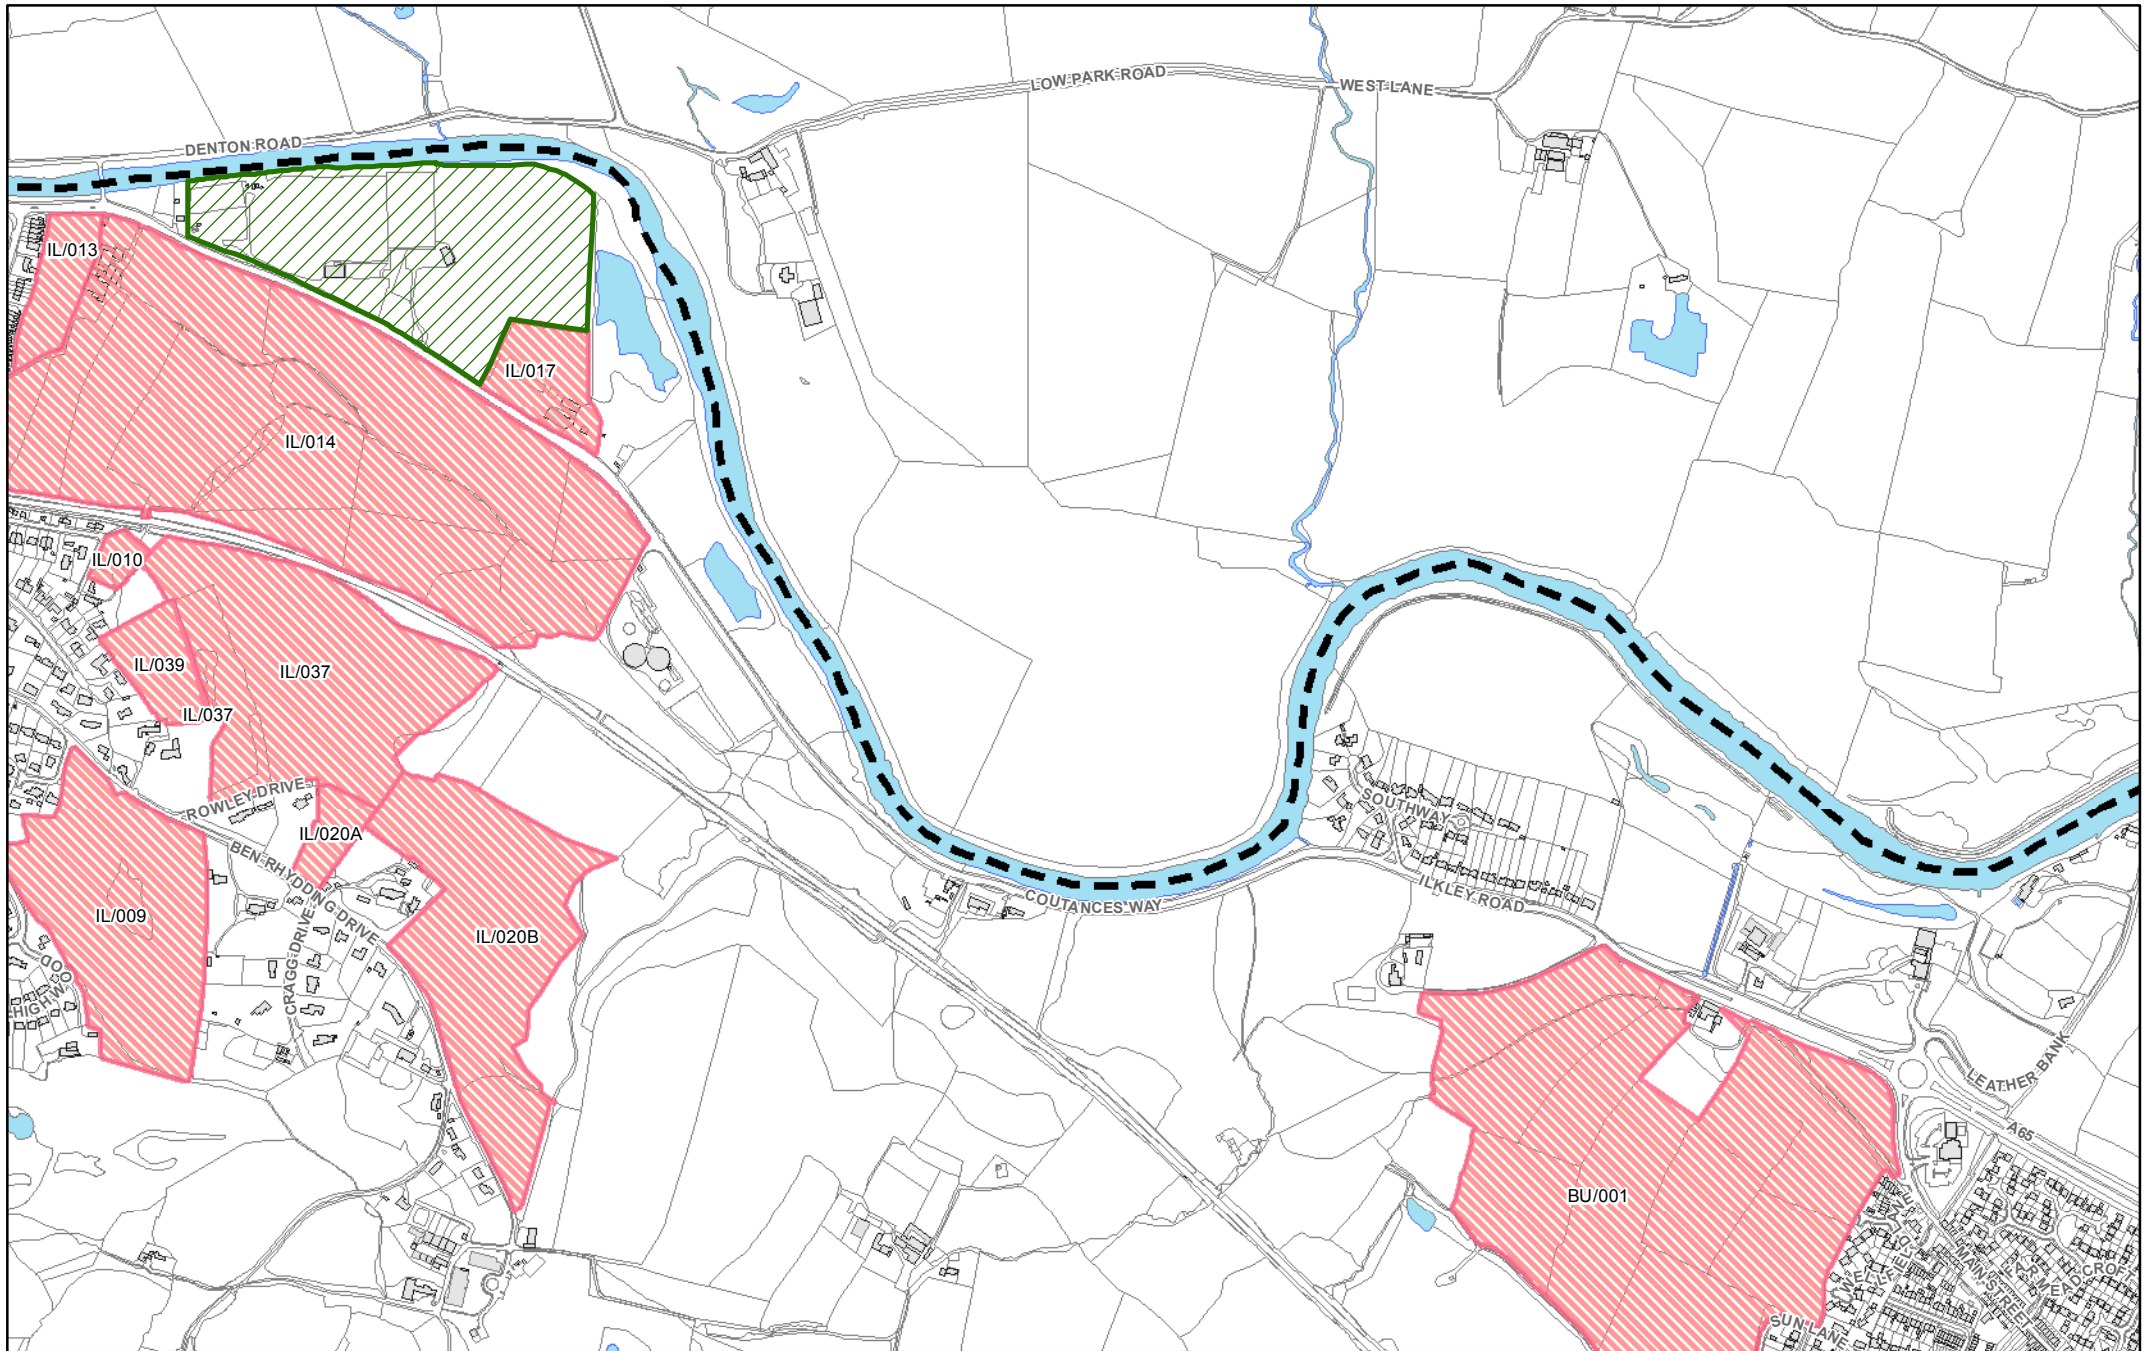

© Crown copyright and database rights 2016 Ordnance Survey 0100019304

Sheet 13

- GreenSpaces
- Possible Development Sites