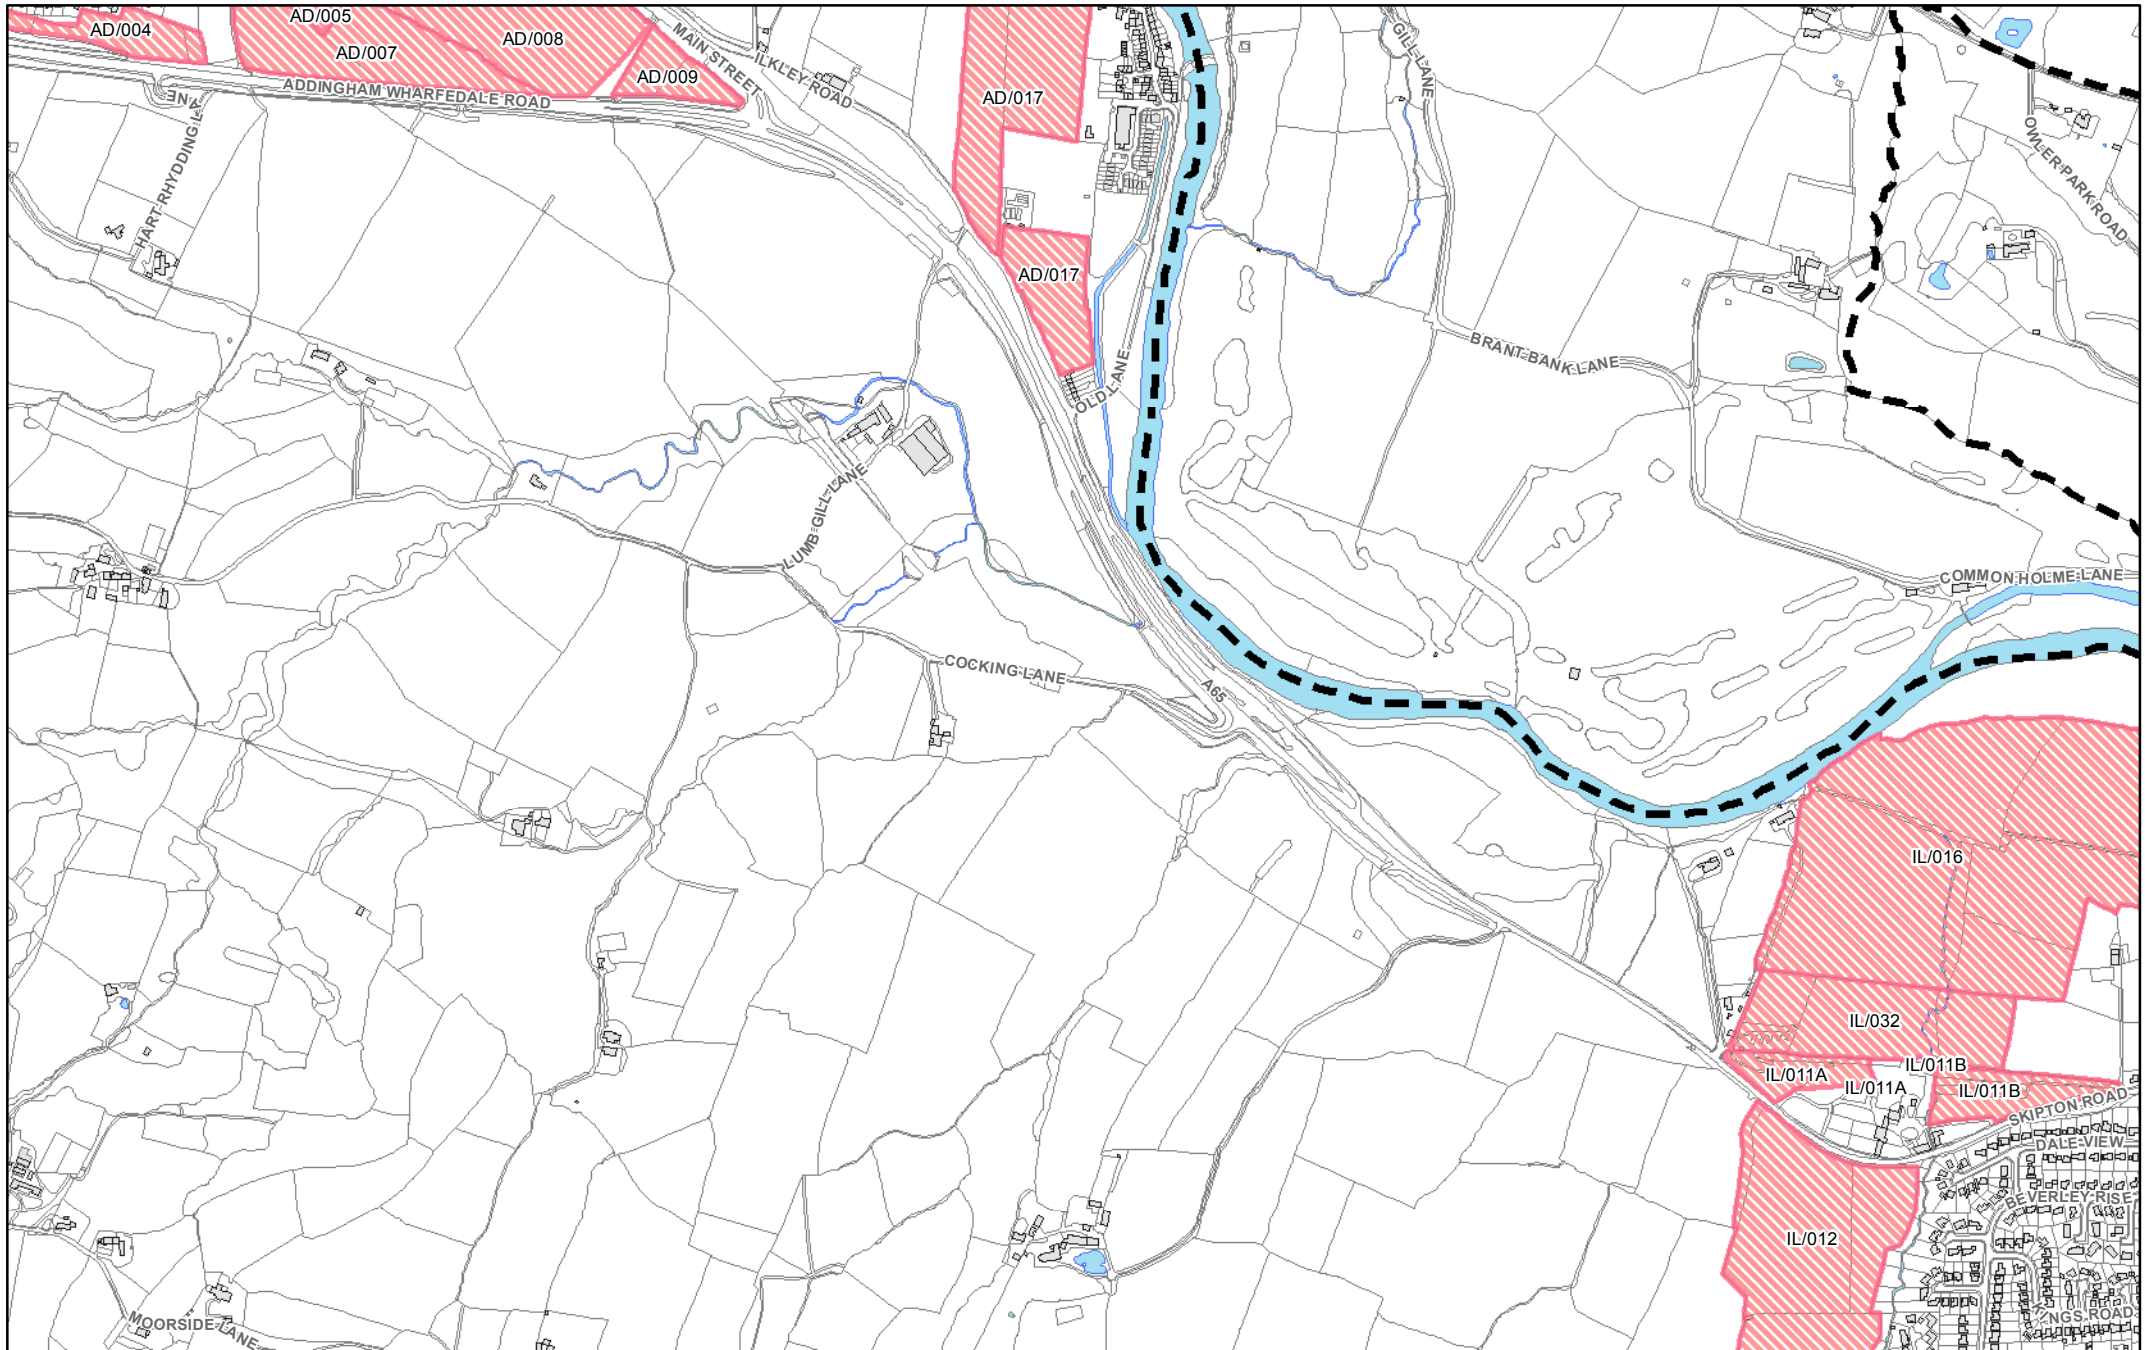

© Crown copyright and database rights 2016 Ordnance Survey 0100019304

Sheet 6

- GreenSpaces
- Possible Development Sites